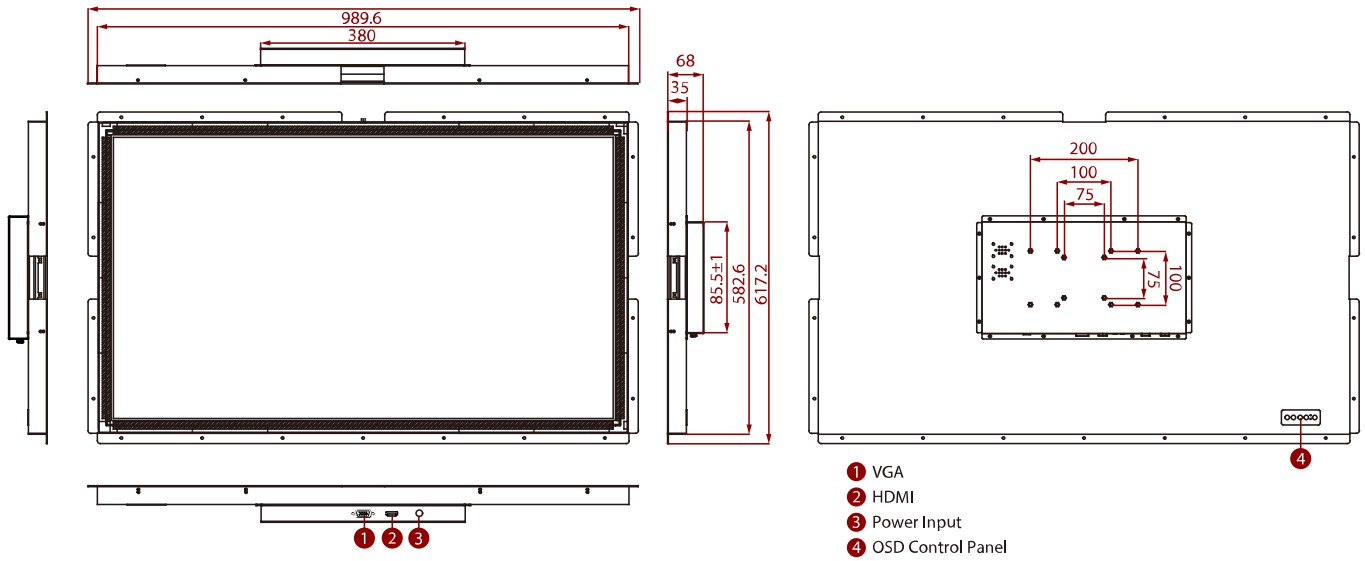

W42L300-OFA3

42" Open Frame Display

KEY FEATURES

- 42", 1920 x 1080
- VGA and HDMI input
- Open frame
- VESA mount

SPECIFICATIONS

Display	
Resolution	1920x1080
Contrast Ratio	4000:1
Display Color	1.07B Colors
Active Area	930.24x523.26 mm
Size	42 inches
Panel Brightness	500 nits
View Angles	89,89,89,89
Touch / Glass	Protection Glass
Environment	
Operating Humidity	10% to 90% (non-condensing)
Storage Temperature	-10~60°C
Operating Temperature	0~50°C
Certification	
Certification	CE, FCC
IO Ports	
USB Port	1 x USB for Touch Screen
Audio	Audio line in (3.5mm) (Optional) 2 x Speaker (Optional)
Video	1 x VGA 1 x HDMI (Optional) 1 x DVI (Optional)
Mechanical	
Dimension	1024 x 617.20 x 68 mm
Enclosure	Metal
Mounting	VESA Mount/ Panel Mount
Cooling System	Fanless Design
Accessory	
Accessory	1 x VGA cable 1 x HDMI cable 100~240V AC to DC Adapter Power Cord Manual VESA screws(Varies by product)
Optional Accessory	Remote Controller (Optional,Varies by product)
Power	
Power Rating	24V DC in
Control	
Button	5 Keys: -, +, Power, Esc, Enter

DIMENSIONS UNIT:MM

NOTE

1. This is a simplified drawing and some components are not marked in detail.
2. Please contact our sales representative if you need further product information.
3. All specifications are subject to change without prior notice.
4. The product shown in this datasheet is a standard model. For diagrams that contain customized or optional I/O, please contact the Winmate Sales Team for more information.