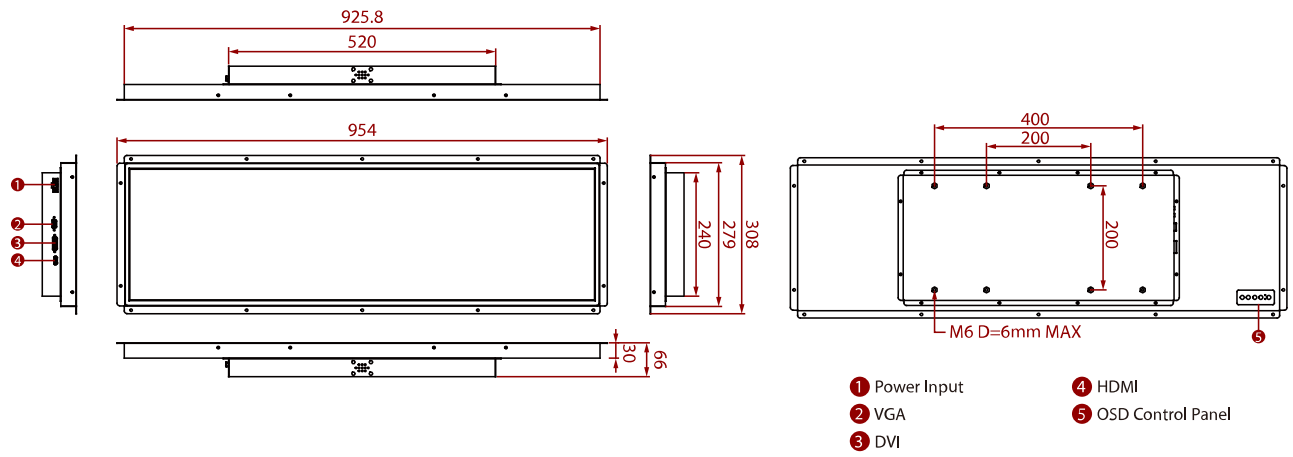

W38L100-OFA1

38" Bar Type Open Frame Display

KEY FEATURES

- 38", 1920 x 540
- HDMI, VGA, DVI
- Open frame
- VESA mount
- Front IP54 waterproof and dustproof

SPECIFICATIONS

Display			
Touch / Glass	Protection Glass	Resolution	1920x540
Size	37 inches	Contrast Ratio	4000:1
Panel Brightness	1500 nits	Display Color	1073.7M Colors
View Angles	89,89,89,89	Active Area	904.32x254.34 mm
Environment			
Operating Humidity	10% to 90% (non-condensing)	Operating Temperature	0~50°C
Storage Temperature	-10~60°C		
Certification			
Certification	CE, FCC		
IO Ports			
USB Port	1 x USB for Touch Screen	Video	1 x VGA 1 x HDMI (Optional) 1 x DVI (Optional)
Audio	Audio line in (3.5mm) (Optional) 2 x Speaker (Optional)		
Mechanical			
Dimension	954 x 308 x 66 mm	Mounting	VESA Mount
Enclosure	Metal	Cooling System	Fanless Design
Accessory			
Accessory	1 x VGA cable 1 x HDMI cable 100~240V AC to DC Adapter Power Cord Manual VESA screws(Varies by product)	Optional Accessory	Remote Controller (Optional,Varies by product)
Power			
Power Rating	12V DC input		

DIMENSIONS UNIT:MM

NOTE

1. This is a simplified drawing and some components are not marked in detail.
2. Please contact our sales representative if you need further product information.
3. All specifications are subject to change without prior notice.
4. The product shown in this datasheet is a standard model. For diagrams that contain customized or optional I/O, please contact the Winmate Sales Team for more information.