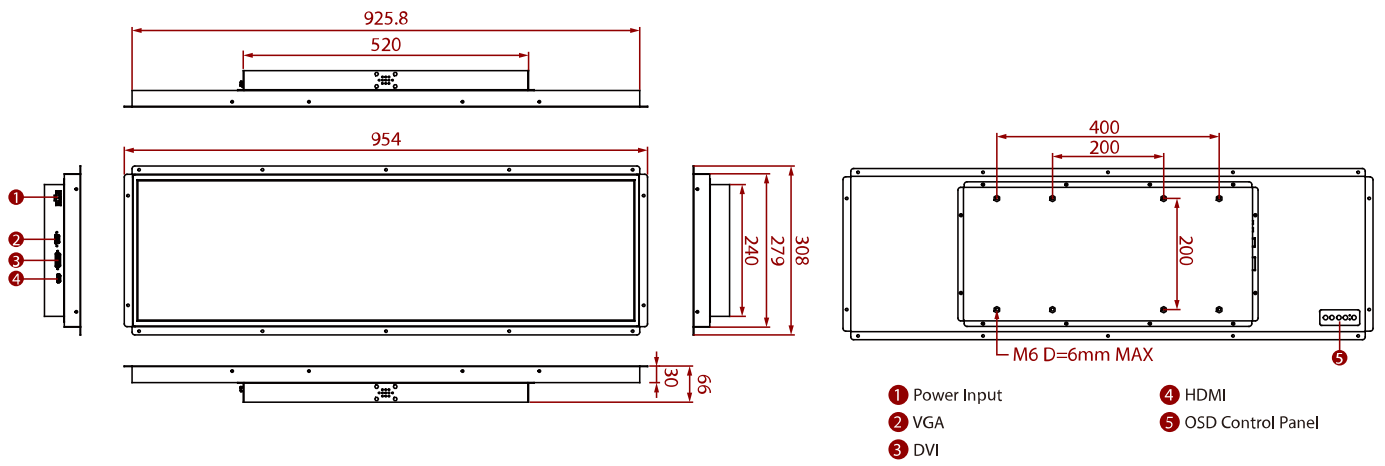

W38L100-CHA1

38" Bar Type Chassis Display

KEY FEATURES

- 38", 1920 x 540
- HDMI, VGA, DVI-D (Single link)
- Chassis
- VESA mount
- Front IP54 waterproof and dustproof

SPECIFICATIONS

Display			
Touch / Glass	Protection Glass	Resolution	1920x540
Size	37 inches	Contrast Ratio	4000:1
Panel Brightness	1500 nits	Display Color	1073.7M Colors
View Angles	89,89,89,89	Active Area	904.32x254.34 mm
Environment			
Operating Humidity	10% to 90% (non-condensing)	Operating Temperature	0~50°C
Storage Temperature	-10~60°C		
Certification			
Certification	CE, FCC		
IO Ports			
USB Port	1 x USB for Touch Screen	Video	1 x VGA 1 x HDMI (Optional) 1 x DVI (Optional)
Audio	Audio line in (3.5mm) (Optional) 2 x Speaker (Optional)		
Mechanical			
Dimension	928.3 x 282.1 x 69 mm	Mounting	VESA Mount
Enclosure	Metal	Cooling System	Fanless Design
Accessory			
Accessory	1 x VGA cable 1 x HDMI cable 100~240V AC to DC Adapter Power Cord Manual VESA screws(Varies by product)	Optional Accessory	Remote Controller (Optional,Varies by product)
Power			
Power Rating	12V DC input		

DIMENSIONS UNIT:MM

NOTE

1. This is a simplified drawing and some components are not marked in detail.
2. Please contact our sales representative if you need further product information.
3. All specifications are subject to change without prior notice.
4. The product shown in this datasheet is a standard model. For diagrams that contain customized or optional I/O, please contact the Winmate Sales Team for more information.