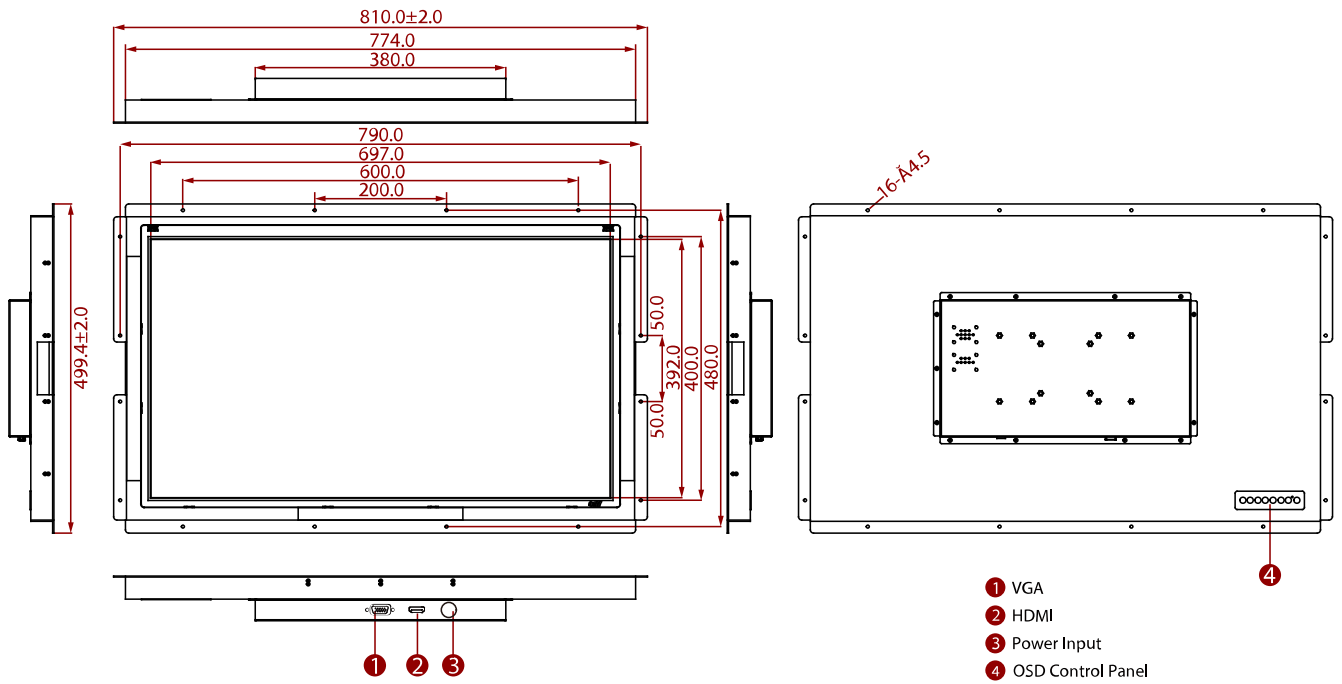

W32L300-OFA3TR

32" Open Frame Transflective Display

KEY FEATURES

- 32", 1920 x 1080
- VGA and HDMI input
- Open frame
- VESA mount
- Transflective

SPECIFICATIONS

Display	
Resolution	1920x1080
Contrast Ratio	4000:1
Display Color	16.7M Colors
Active Area	698.4 x 392.85 mm
Size	32 inches
Panel Brightness	400 nits
View Angles	89,89,89,89
Touch / Glass	Protection Glass
Environment	
Operating Humidity	10% to 90% (non-condensing)
Storage Temperature	-10~60°C
Operating Temperature	0~50°C
Certification	
Certification	CE, FCC
IO Ports	
USB Port	1 x USB for Touch Screen
Audio	Audio line in (3.5mm) (Optional) 2 x Speaker (Optional)
Video	1 x VGA 1 x HDMI (Optional) 1 x DVI (Optional)
Accessory	
Accessory	1 x VGA cable 1 x HDMI cable 100~240V AC to DC Adapter Power Cord Manual VESA screws(Varies by product)
Optional Accessory	Remote Controller (Optional,Varies by product)
Power	
Power Rating	24V DC in
Control	
Button	5 Keys: -, +, Power, Esc, Enter

DIMENSIONS UNIT:MM

NOTE

1. This is a simplified drawing and some components are not marked in detail.
2. Please contact our sales representative if you need further product information.
3. All specifications are subject to change without prior notice.
4. The product shown in this datasheet is a standard model. For diagrams that contain customized or optional I/O, please contact the Winmate Sales Team for more information.