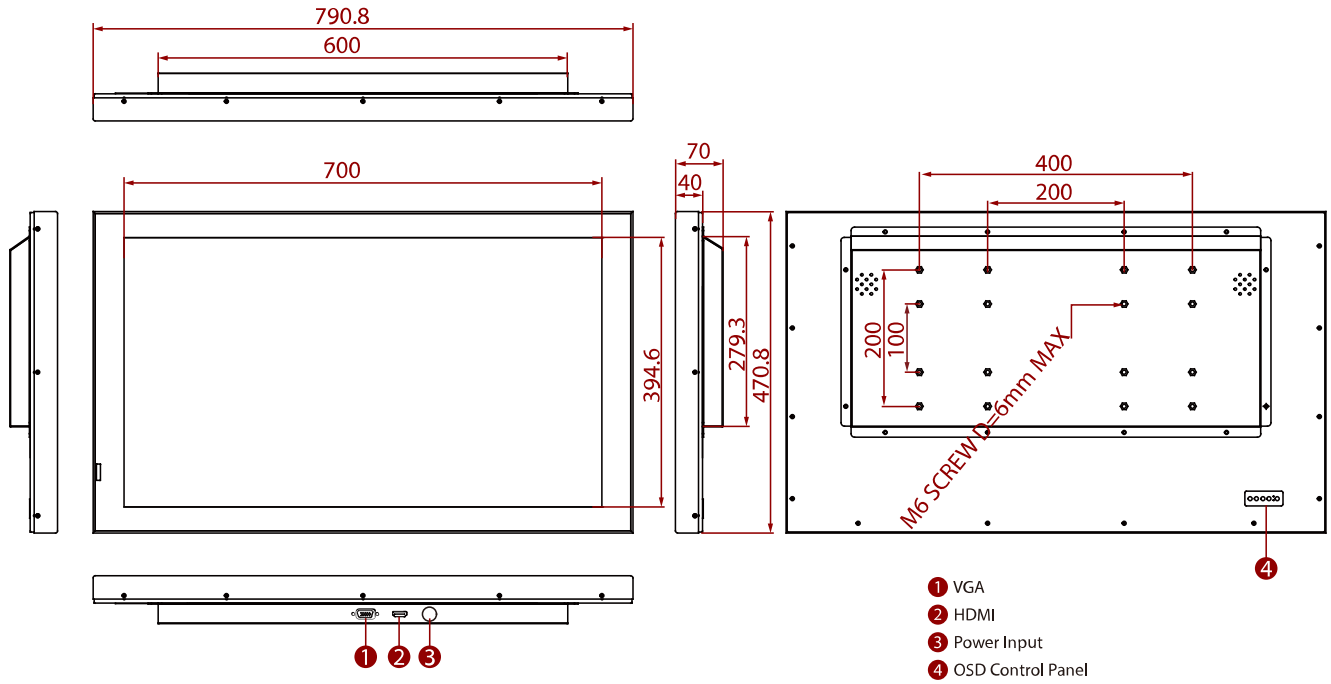

## 32" Chassis Display

### KEY FEATURES

- 32", 1920 x 1080
- VGA and HDMI input
- Chassis
- VESA mount

### SPECIFICATIONS

Display			
Resolution	1920x1080	Size	32 inches
Contrast Ratio	4000:1	Panel Brightness	400 nits
Display Color	16.7M Colors	View Angles	89,89,89,89
Active Area	698.4 x 392.85 mm	Touch / Glass	Protection Glass
Environment			
Operating Humidity	10% to 90% (non-condensing)	Operating Temperature	0~50°C
Storage Temperature	-10~60°C		
Certification			
Certification	CE, FCC		
IO Ports			
Video	1 x VGA 1 x HDMI (Optional) 1 x DVI (Optional)	Audio	Audio line in (3.5mm) (Optional) 2 x Speaker (Optional)
Mechanical			
Dimension	790.8 x 470.8 x 70 mm	Mounting	VESA Mount
Enclosure	Metal	Cooling System	Fanless Design
Accessory			
Accessory	1 x VGA cable 1 x HDMI cable 100~240V AC to DC Adapter Power Cord Manual VESA screws(Varies by product)	Optional Accessory	Remote Controller (Optional,Varies by product)
Power			
Power Rating	24V DC in		
Control			
Button	5 Keys: -, +, Power, Esc, Enter		

### DIMENSIONS UNIT:MM