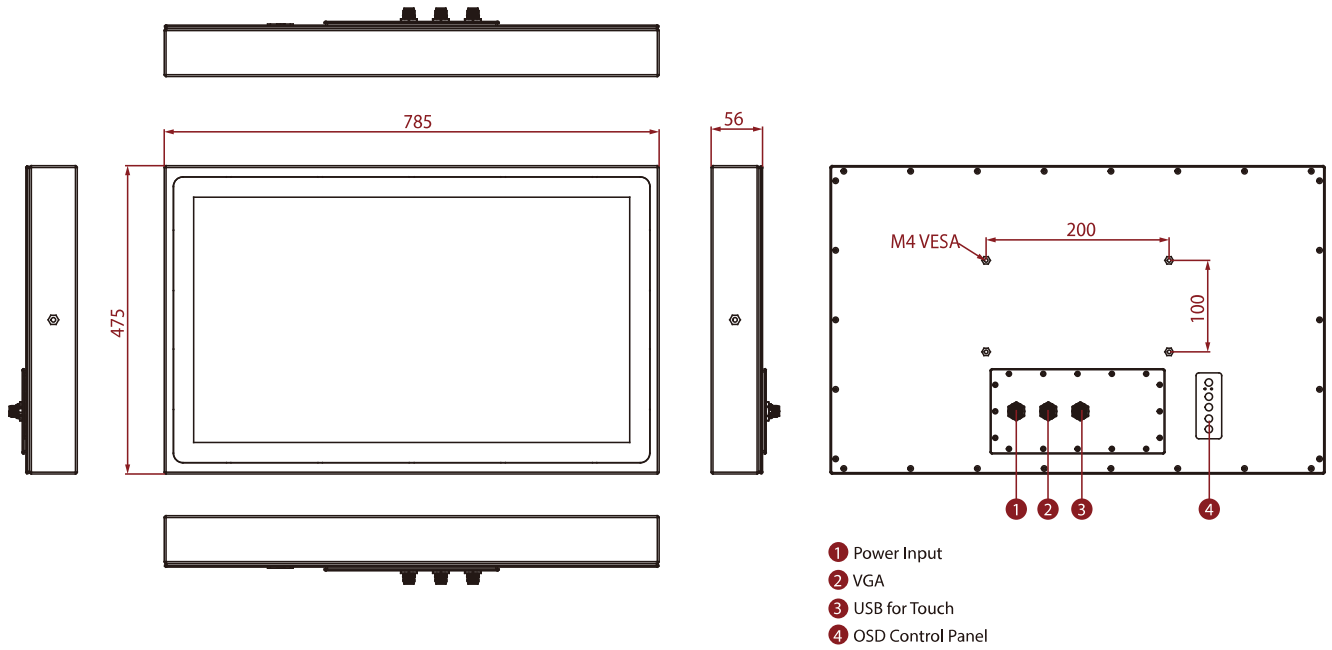

Power

Power Rating 12V DC (M12 type)

DIMENSIONS UNIT:MM

NOTE

1. This is a simplified drawing and some components are not marked in detail.
2. Please contact our sales representative if you need further product information.
3. All specifications are subject to change without prior notice.
4. The product shown in this datasheet is a standard model. For diagrams that contain customized or optional I/O, please contact the Winmate Sales Team for more information.