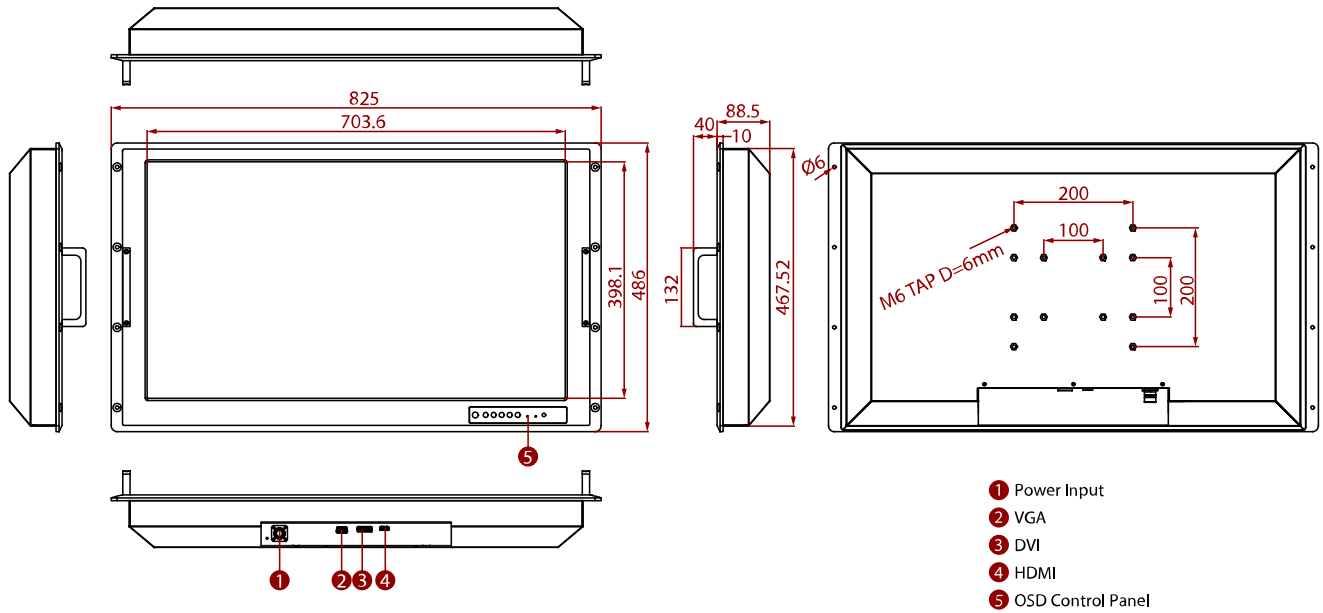

### KEY FEATURES

- Compliant MIL-STD 810G/ MIL-STD 461E
- Rack mount mechanical design, supports VESA mount
- High image quality, 1920 x 1080 pixels resolution
- AR protection glass
- Military-grade power connector (MIL-DTL-38999/1)
- AC 100~240V, Universal,  $\pm 10\%$ ; DC 9~36V,  $\pm 10\%$  (Optional)
- Build-in Light Sensor for Auto Brightness Control

### SPECIFICATIONS

Display	
Resolution	1920x1080
Contrast Ratio	4000:1
Display Color	16.7M Colors
Active Area	698.4 x 392.85 mm
Size	32 inches
Panel Brightness	400 nits
View Angles	89,89,89,89
Touch / Glass	AR Protection Glass
Environment	
Operating Humidity	10% to 95% RH
Storage Temperature	-10°C~60°C
Operating Temperature	0~50°C
Compliance	
MIL-STD 461E/F	RE101 / RE102 CE101 / CE102 with EMI Glass / Touch(Optional) RS101 / RS 103 CS101 / CS 106 / CS 109 / CS 114 / CS 115 / CS 116
MIL-STD 810F/G	Vibration Method 514.5 Humidity Method 507.4 Transit Drop Method 516.5
Certification	
Certification	CE, FCC
IO Ports	
Video	DVI, VGA HDMI (Optional)
Mechanical	
Dimension	825 x 486 x 88.5 mm
Enclosure	Metal
Mounting	VESA Mount/ Rack Mount
Cooling System	Fanless Design
Power	
Power Rating	AC 100~240V, Universal, $\pm 10\%$ DC 9~36V, $\pm 10\%$ (Optional)
Accessory	
Accessory	User Manual(Hardcopy) Power Cord MIL-DTL-38999/1 (2m) VGA Cable (2m) DVI Cable (2m)

**Control**

<b>Button</b>	7 key: Power Decrease Increase Exit/ Auto Menu Day/ Night Lock/ Unlock
---------------	---

**DIMENSIONS** UNIT:MM**Winmate W32L100-RKA3ML****NOTE**

1. This is a simplified drawing and some components are not marked in detail.
2. If you require an external test report, Winmate will charge an NRE fee.
3. Please contact our sales representative if you need further product information.
4. All specifications are subject to change without prior notice.
5. The product shown in this datasheet is a standard model. For diagrams that contain customized or optional I/O, please contact the Winmate Sales Team for more information.