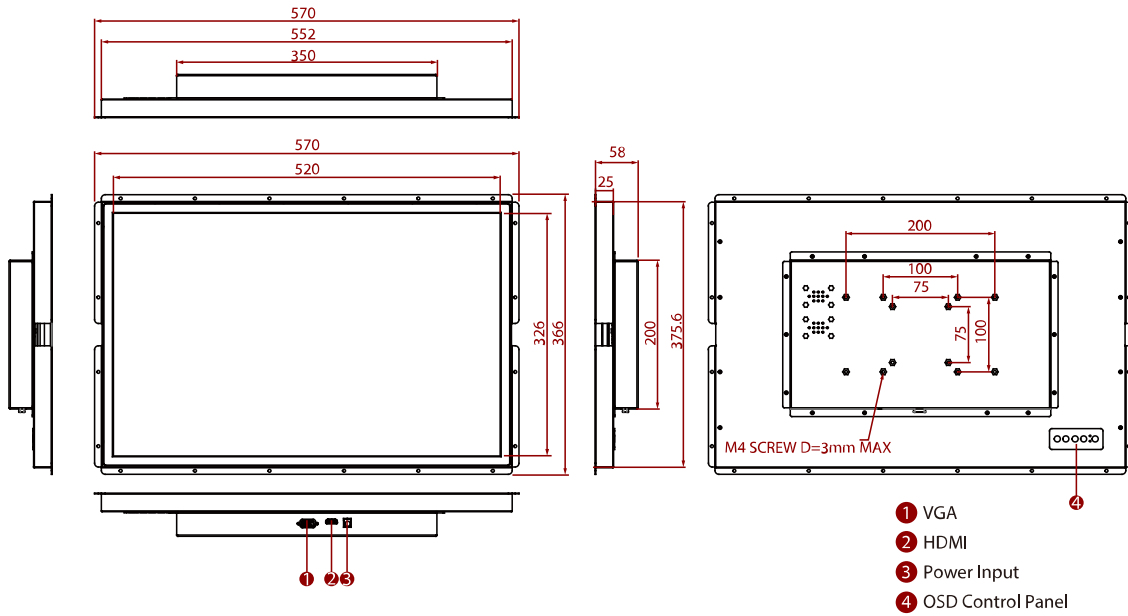

W24L100-OFS1

24" Open Frame Display

KEY FEATURES

- 24", 1920 x 1200
- VGA input
- Open frame
- VESA mount

SPECIFICATIONS

Display	
Resolution	1920x1200
Contrast Ratio	1000:1
Display Color	16.7M Colors
Active Area	518.4 x 324.0 mm
Size	24 inches
Panel Brightness	300 nits
View Angles	89,89,89,89
Touch / Glass	Resistive Touch Screen (Optional) Protection Glass w/o Touch Function (Optional) SAW Touch (Surface Acoustic Wave) (Optional)
Environment	
Operating Humidity	10% to 90% (non-condensing)
Storage Temperature	-10~60°C
Operating Temperature	0~50°C
Certification	
Certification	CE, FCC
IO Ports	
USB Port	1 x USB for Touch Screen
Audio	Audio line in (3.5mm) (Optional) 2 x Speaker (Optional)
Video	1 x VGA 1 x HDMI (Optional) 1 x DVI (Optional)
Mechanical	
Dimension	570 x 375 x 58 mm
Enclosure	Metal
Mounting	VESA Mount/ Panel Mount
Cooling System	Fanless Design
Accessory	
Accessory	1 x VGA cable 1 x HDMI cable 100~240V AC to DC Adapter Power Cord Manual VESA screws(Varies by product)
Optional Accessory	Remote Controller (Optional,Varies by product)
Power	
Power Rating	12V DC input
Control	

DIMENSIONS UNIT:MM

NOTE

1. This is a simplified drawing and some components are not marked in detail.
2. Please contact our sales representative if you need further product information.
3. All specifications are subject to change without prior notice.
4. The product shown in this datasheet is a standard model. For diagrams that contain customized or optional I/O, please contact the Winmate Sales Team for more information.