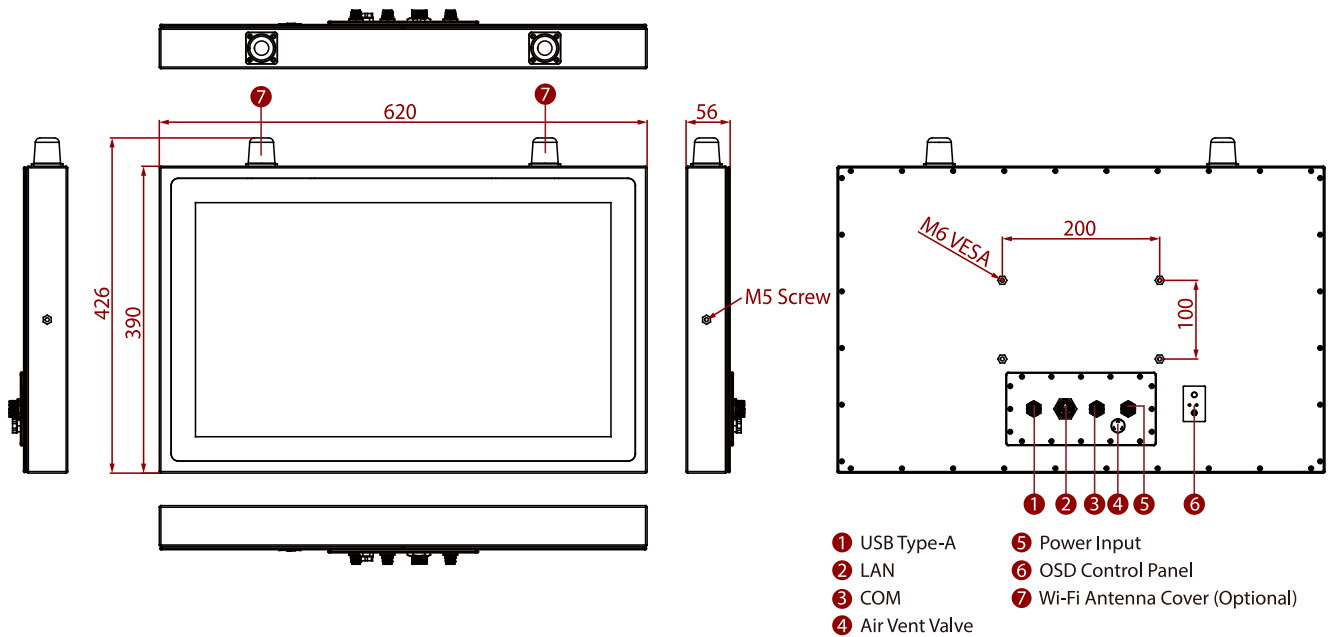

Indicator	1 x LED Indicator for power 1 x LED Indicator for storage
Control	
Button	1 x Power Button 1 x Reset Button
Accessory	
Accessory	100~240V AC to DC Adapter with waterproof connector Power Cord External USB cable with waterproof connector External COM cable with waterproof connector External LAN cable with waterproof connector Waterproof caps Driver CD & Manual VESA screws
Power	
Power Rating	12V DC (M12 type)

DIMENSIONS UNIT:MM

NOTE

1. This is a simplified drawing and some components are not marked in detail.
2. The product shown in this datasheet is a standard model. For diagrams that contain customized or optional I/O, please contact the Winmate Sales Team for more information.
3. All specifications are subject to change without prior notice.