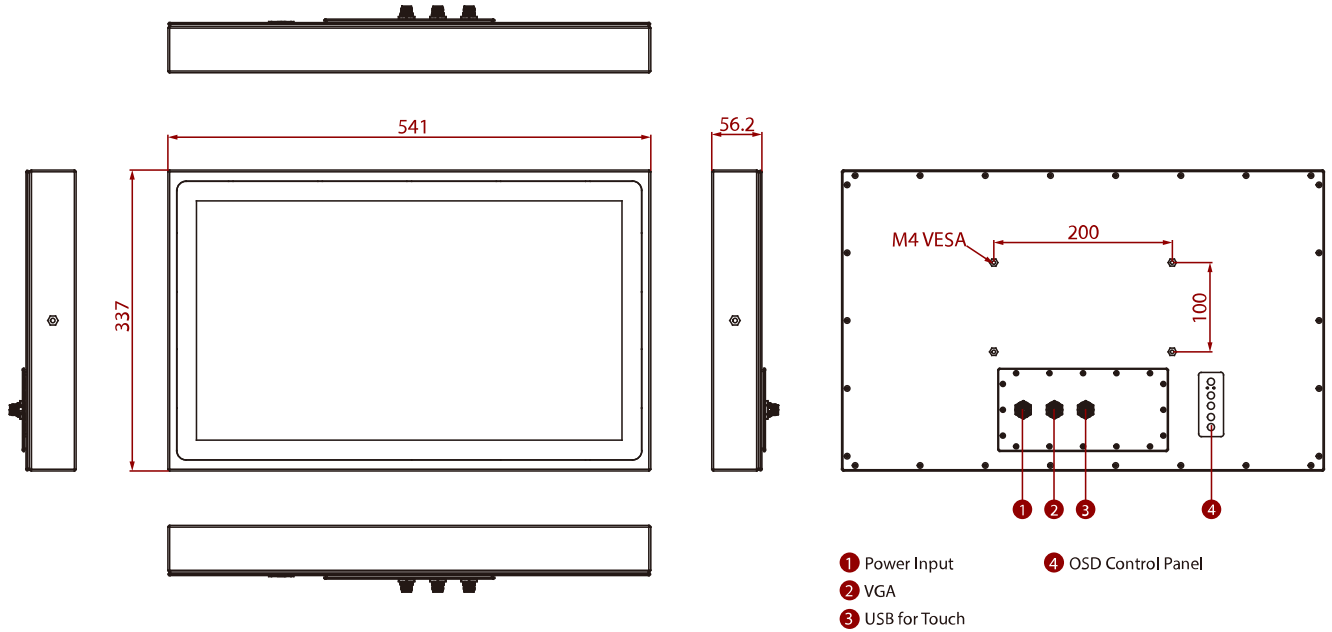

SPECIFICATIONS

Display	
Resolution	1920x1080
Contrast Ratio	3000:1
Display Color	16.7M Colors
Active Area	476.64x268.11 mm
Size	21.5 inches
Panel Brightness	250 nits
View Angles	89,89,89,89
Touch / Glass	Projected Capacitive Multi Touch Screen
Mechanical	
Dimension	541 x 337 x 56.2 mm
Enclosure	Stainless Housing
Mounting	VESA Mount Yoke Mount
Cooling System	Fanless design
Environment	
Operating Humidity	10% to 90% (non-condensing)
Storage Temperature	-20~60°C
Operating Temperature	0~45°C
IP rating	IP65
Certification	
Certification	CE, FCC
Control	
Button	1 x Power Button 1 x Adjust up button 1 x Adjust down button 1 x ESC (Auto) button 1 x OK (Menu) button
IO Ports	
USB Port	1 x M12 waterproof connector for touch screen control
Video	1x M12 type connector for VGA input 1x waterproof connector for DVI input (Optional) 1x waterproof connector for HDMI input (Optional)
Indicator	1 x LED Indicator for power 1 x LED Indicator for status
Accessory	
Accessory	100~240V AC to DC Adapter with waterproof connector Power Cord External USB cable with waterproof connector for touchscreen control External VGA cable with waterproof connector
Optional Accessory	External HDMI cable with waterproof connector (Optional) External DVI cable with waterproof connector (Optional)

Waterproof caps
Manual
VESA screws

Power

Power Rating 12V DC (M12 type)

DIMENSIONS UNIT:MM

NOTE

1. This is a simplified drawing and some components are not marked in detail.
2. Please contact our sales representative if you need further product information.
3. All specifications are subject to change without prior notice.
4. The product shown in this datasheet is a standard model. For diagrams that contain customized or optional I/O, please contact the Winmate Sales Team for more information.