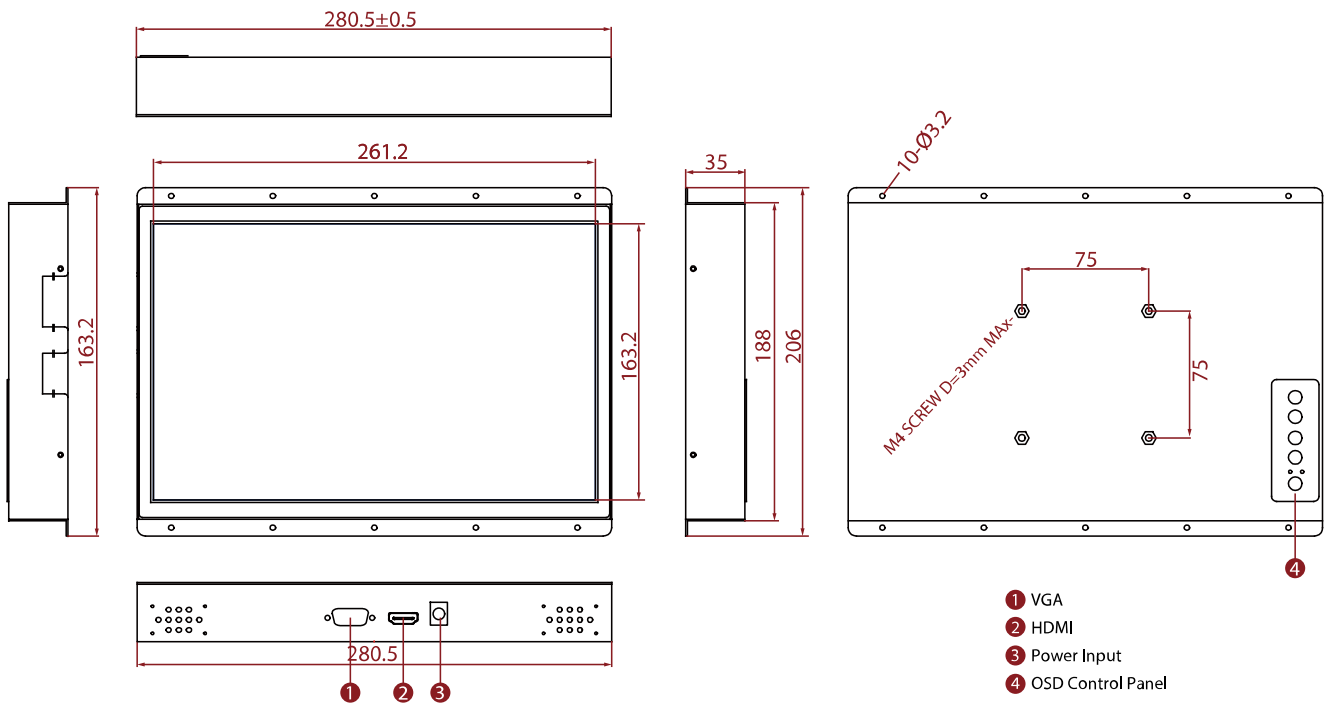

W12L100-OFM9HB

12.1" Open Frame High Brightness Display

KEY FEATURES

- 12.1", 1280 x 800
- VGA and HDMI input
- Open frame
- VESA mount
- High Brightness

SPECIFICATIONS

Display			
Resolution	1280x800	Size	12.1 inches
Contrast Ratio	1000:1	Panel Brightness	1000 nits
Display Color	16.2M Colors	View Angles	88,88,88,88
Active Area	261.12x163.2 mm	Touch / Glass	Resistive Touch Screen (Optional) Protection Glass w/o Touch Function (Optional) SAW Touch (Surface Acoustic Wave) (Optional)
Environment			
Operating Humidity	10% to 90% (non-condensing)	Operating Temperature	0~50°C
Storage Temperature	-10~60°C		
Certification			
Certification	CE, FCC		
IO Ports			
USB Port	1 x USB for Touch Screen	Video	1 x VGA 1 x HDMI (Optional) 1 x DVI (Optional)
Audio	Audio line in (3.5mm) + 2 x Speaker (Optional)		
Mechanical			
Dimension	280 x 206 x 35 mm	Mounting	VESA Mount/ Panel Mount
Enclosure	Metal	Cooling System	Fanless Design
Accessory			
Accessory	1 x VGA cable 1 x HDMI cable 100~240V AC to DC Adapter Power Cord Manual VESA screws(Varies by product)	Optional Accessory	Remote Controller (Optional,Varies by product)
Power			
Power Rating	12V DC input		
Control			
Button	5 Keys: -, +, Power, Esc, Enter		

DIMENSIONS UNIT:MM

NOTE

1. This is a simplified drawing and some components are not marked in detail.
2. Please contact our sales representative if you need further product information.
3. All specifications are subject to change without prior notice.
4. The product shown in this datasheet is a standard model. For diagrams that contain customized or optional I/O, please contact the Winmate Sales Team for more information.