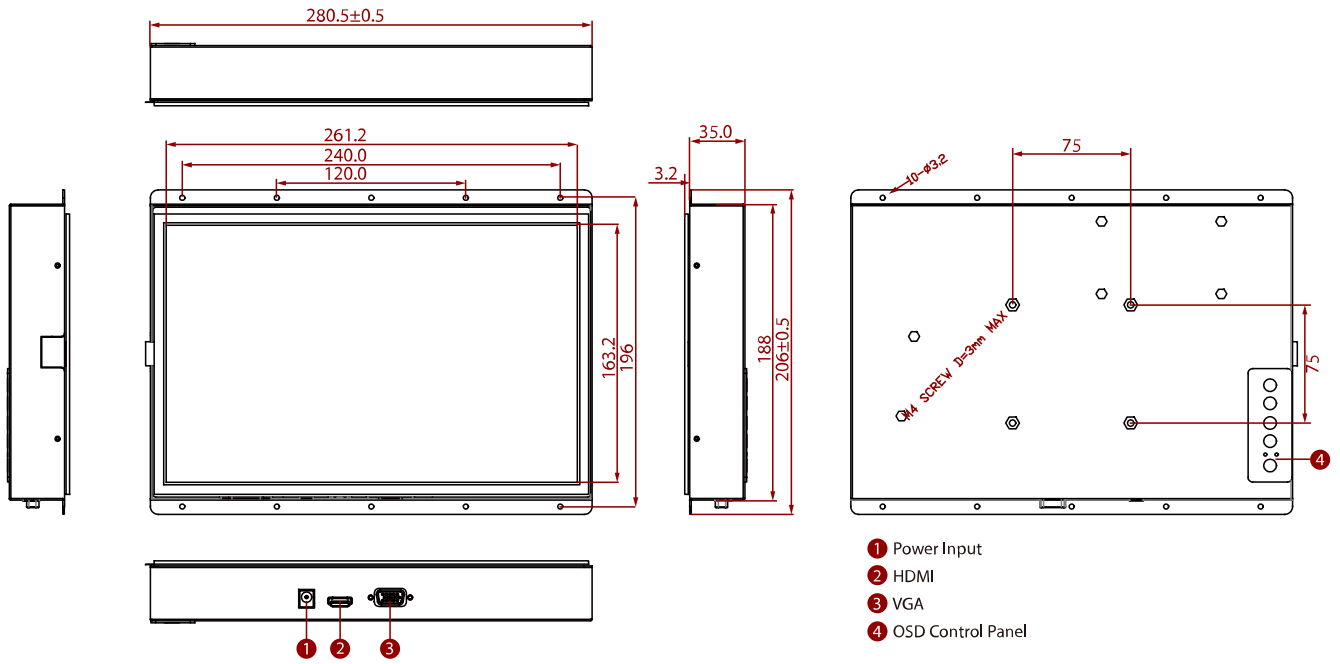

W12L100-OFM9

12.1" Open Frame Display

KEY FEATURES

- 12.1", 1280 x 800
- VGA and HDMI input
- Open frame
- VESA mount

SPECIFICATIONS

Display			
Resolution	1280x800	Size	12.1 inches
Contrast Ratio	1000:1	Panel Brightness	400 nits
Display Color	16.2M Colors	View Angles	88,88,88,88
Active Area	261.12x163.2 mm	Touch / Glass	Resistive Touch Screen (Optional) Protection Glass w/o Touch Function (Optional) SAW Touch (Surface Acoustic Wave) (Optional)
Environment			
Operating Humidity	10% to 90% (non-condensing)	Operating Temperature	0~50°C
Storage Temperature	-10~60°C		
Certification			
Certification	CE, FCC		
IO Ports			
USB Port	1 x USB for Touch Screen	Video	1 x VGA 1 x HDMI (Optional) 1 x DVI (Optional)
Audio	Audio line in (3.5mm) (Optional) 2 x Speaker (Optional)		
Accessory			
Accessory	1 x VGA cable 1 x HDMI cable 100~240V AC to DC Adapter Power Cord Manual VESA screws(Varies by product)	Optional Accessory	Remote Controller (Optional,Varies by product)
Power			
Power Rating	12V DC input		
Control			
Button	5 Keys: -, +, Power, Esc, Enter		

DIMENSIONS UNIT:MM

NOTE

1. This is a simplified drawing and some components are not marked in detail.
2. Please contact our sales representative if you need further product information.
3. All specifications are subject to change without prior notice.
4. The product shown in this datasheet is a standard model. For diagrams that contain customized or optional I/O, please contact the Winmate Sales Team for more information.