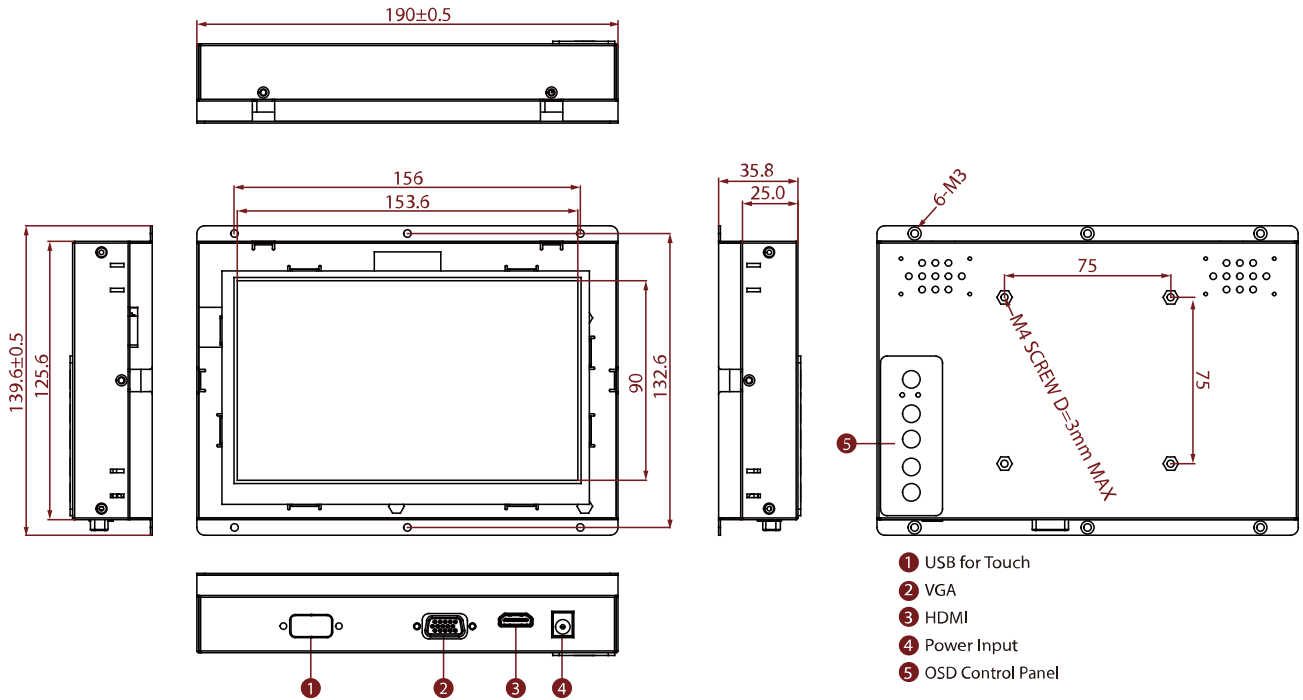

W07T700-OFO1HB

7" Open Frame High Brightness Display

KEY FEATURES

- 7", 1024 x 600
- VGA and HDMI input
- Open frame
- VESA mount
- High brightness

SPECIFICATIONS

Display	
Resolution	1024x600
Contrast Ratio	700:1
Display Color	16.2M Colors
Active Area	153.6x90 mm
Size	7.0 inches
Panel Brightness	1000 nits
View Angles	75,75,75,70
Touch / Glass	Resistive Touch Screen (Optional) Protection Glass w/o Touch Function (Optional)
Environment	
Operating Humidity	10% to 90% (non-condensing)
Storage Temperature	-10~60°C
Operating Temperature	0~50°C
Certification	
Certification	CE, FCC
IO Ports	
USB Port	1 x USB for Touch Screen
Video	1 x VGA 1 x HDMI (Optional) 1 x DVI (Optional)
Audio	Audio line in (3.5mm) + 2 x Speaker (Optional)
Mechanical	
Dimension	139.6 x 176 x 33 mm
Enclosure	Metal
Mounting	VESA Mount/ Panel Mount
Cooling System	Fanless Design
Accessory	
Accessory	1 x VGA cable 1 x HDMI cable 100~240V AC to DC Adapter Power Cord Manual VESA screws(Varies by product)
Optional Accessory	Remote Controller (Optional,Varies by product)
Power	
Power Rating	12V DC input
Control	
Button	5 Keys: -, +, Power, Esc, Enter

DIMENSIONS UNIT:MM

NOTE

1. This is a simplified drawing and some components are not marked in detail.
2. Please contact our sales representative if you need further product information.
3. All specifications are subject to change without prior notice.
4. The product shown in this datasheet is a standard model. For diagrams that contain customized or optional I/O, please contact the Winmate Sales Team for more information.