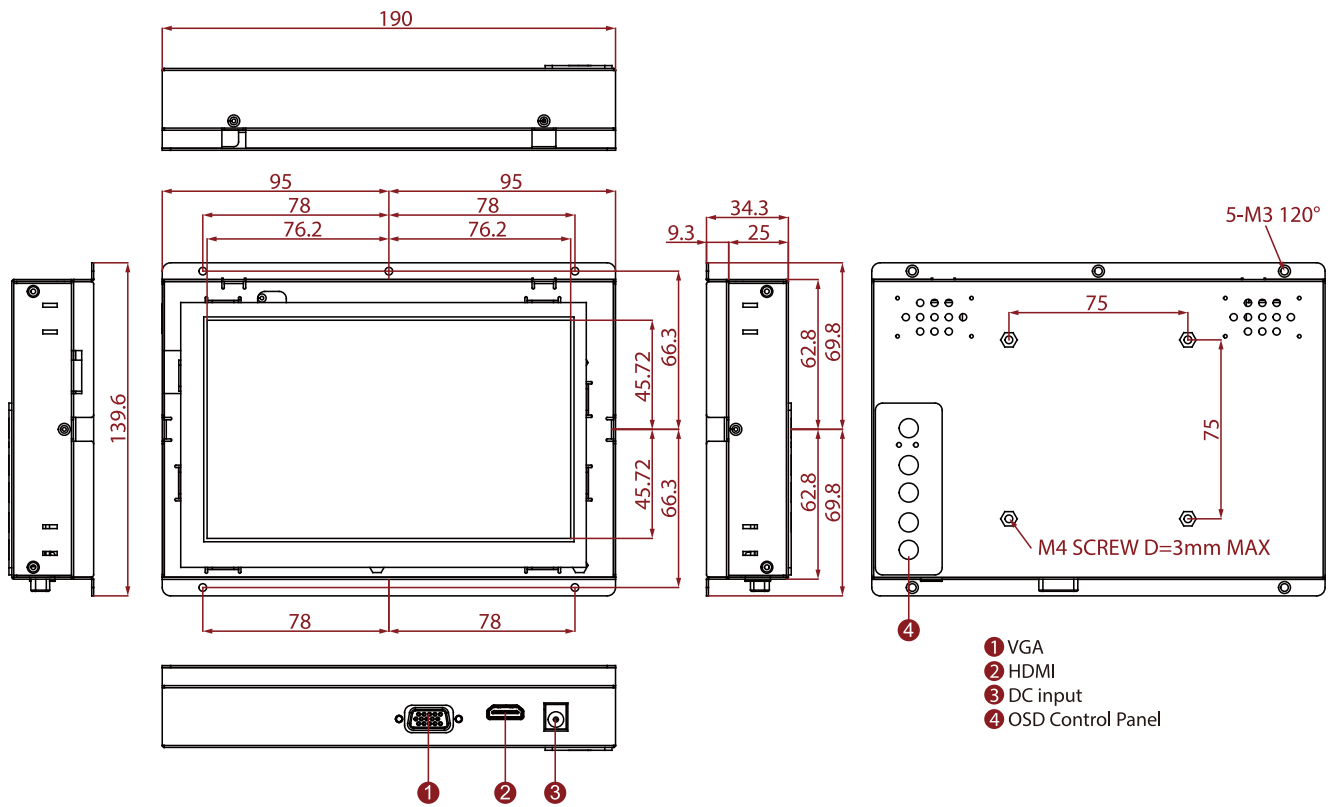

W07T700-OFA4

7" Open Frame Display

KEY FEATURES

- 7", 800 x 480
- VGA and HDMI input
- Open frame
- VESA mount

SPECIFICATIONS

Display			
Resolution	800x480	Size	7 inches
Contrast Ratio	1000:1	Panel Brightness	400 nits
Display Color	16.2M Colors	View Angles	80,80,80,80
Active Area	152.4x91.44 mm	Touch / Glass	Resistive Touch Screen (Optional) Protection Glass w/o Touch Function (Optional)
Environment			
Operating Humidity	10% to 90% (non-condensing)	Operating Temperature	0~50°C
Storage Temperature	-10~60°C		
Certification			
Certification	CE, FCC		
IO Ports			
USB Port	1 x USB for Touch Screen	Video	1 x VGA 1 x HDMI (Optional) 1 x DVI (Optional)
Audio	Audio line in (3.5mm) (Optional) 2 x Speaker (Optional)		
Mechanical			
Dimension	190 x 138 x 34.3 mm	Mounting	VESA Mount/ Panel Mount
Enclosure	Metal	Cooling System	Fanless Design
Accessory			
Accessory	1 x VGA cable 1 x HDMI cable 100~240V AC to DC Adapter Power Cord Manual VESA screws(Varies by product)	Optional Accessory	Remote Controller (Optional,Varies by product)
Power			
Power Rating	12V DC input		
Control			
Button	5 Keys: -, +, Power, Esc, Enter		

DIMENSIONS UNIT:MM

NOTE

1. This is a simplified drawing and some components are not marked in detail.
2. Please contact our sales representative if you need further product information.
3. All specifications are subject to change without prior notice.
4. The product shown in this datasheet is a standard model. For diagrams that contain customized or optional I/O, please contact the Winmate Sales Team for more information.