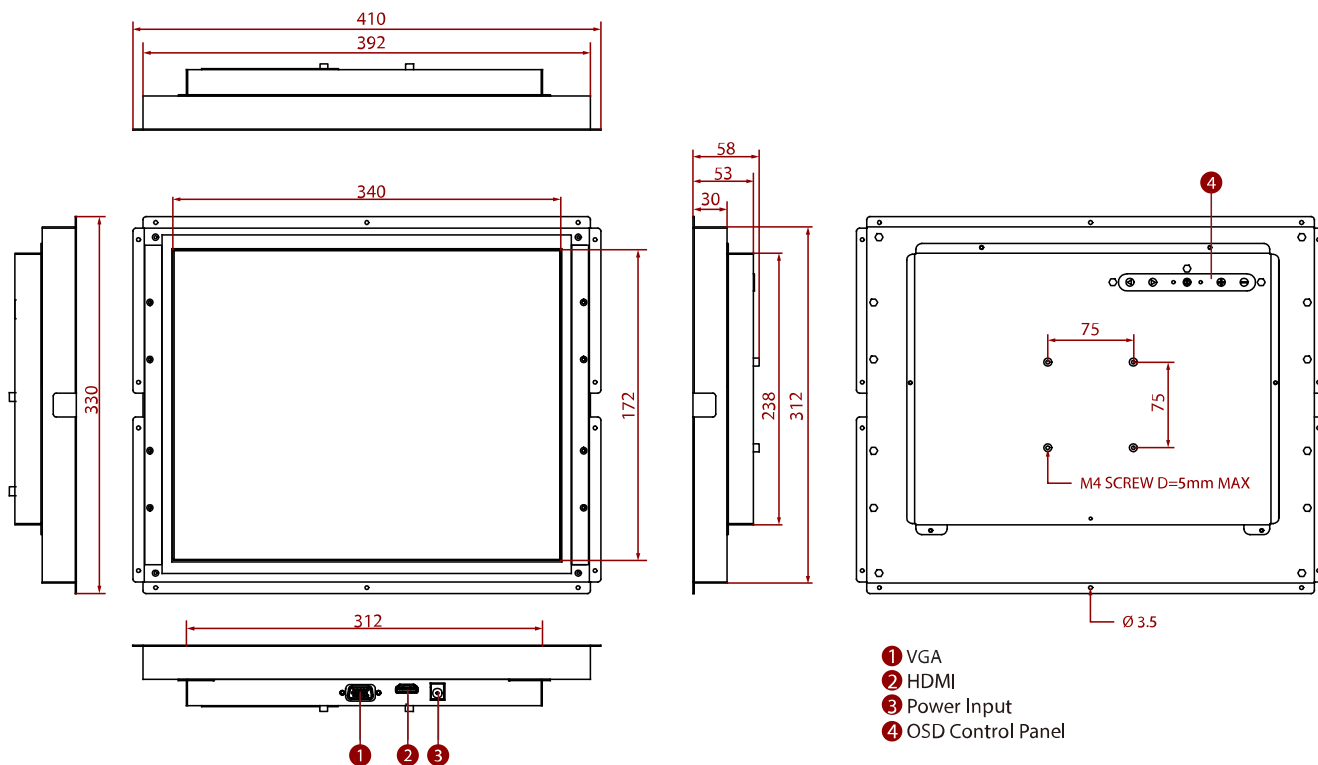

S17L500-OFM1

17" Open Frame Display

KEY FEATURES

- 17", 1280 x 1024
- VGA and HDMI input
- Open frame
- VESA mount

SPECIFICATIONS

Display	
Resolution	1280x1024
Contrast Ratio	1000:1
Display Color	16.2M Colors
Active Area	337.920x270.336 mm
Size	17 inches
Panel Brightness	350 nits
View Angles	85,85,80,80
Touch / Glass	Resistive Touch Screen (Optional) Protection Glass w/o Touch Function (Optional) SAW Touch (Surface Acoustic Wave) (Optional)
Environment	
Operating Humidity	10% to 90% (non-condensing)
Storage Temperature	-10~60°C
Operating Temperature	0~50°C
Certification	
Certification	CE, FCC
IO Ports	
USB Port	1 x USB for Touch Screen
Audio	Audio line in (3.5mm) (Optional) 2 x Speaker (Optional)
Video	1 x VGA 1 x HDMI (Optional) 1 x DVI (Optional)
Mechanical	
Dimension	410 x 330 x 58 mm
Enclosure	Metal
Mounting	VESA Mount/ Panel Mount
Cooling System	Fanless Design
Accessory	
Accessory	1 x VGA cable 1 x HDMI cable 100~240V AC to DC Adapter Power Cord Manual VESA screws(Varies by product)
Optional Accessory	Remote Controller (Optional,Varies by product)
Power	
Power Rating	12V DC input
Control	

DIMENSIONS UNIT:MM

NOTE

1. This is a simplified drawing and some components are not marked in detail.
2. Please contact our sales representative if you need further product information.
3. All specifications are subject to change without prior notice.
4. The product shown in this datasheet is a standard model. For diagrams that contain customized or optional I/O, please contact the Winmate Sales Team for more information.