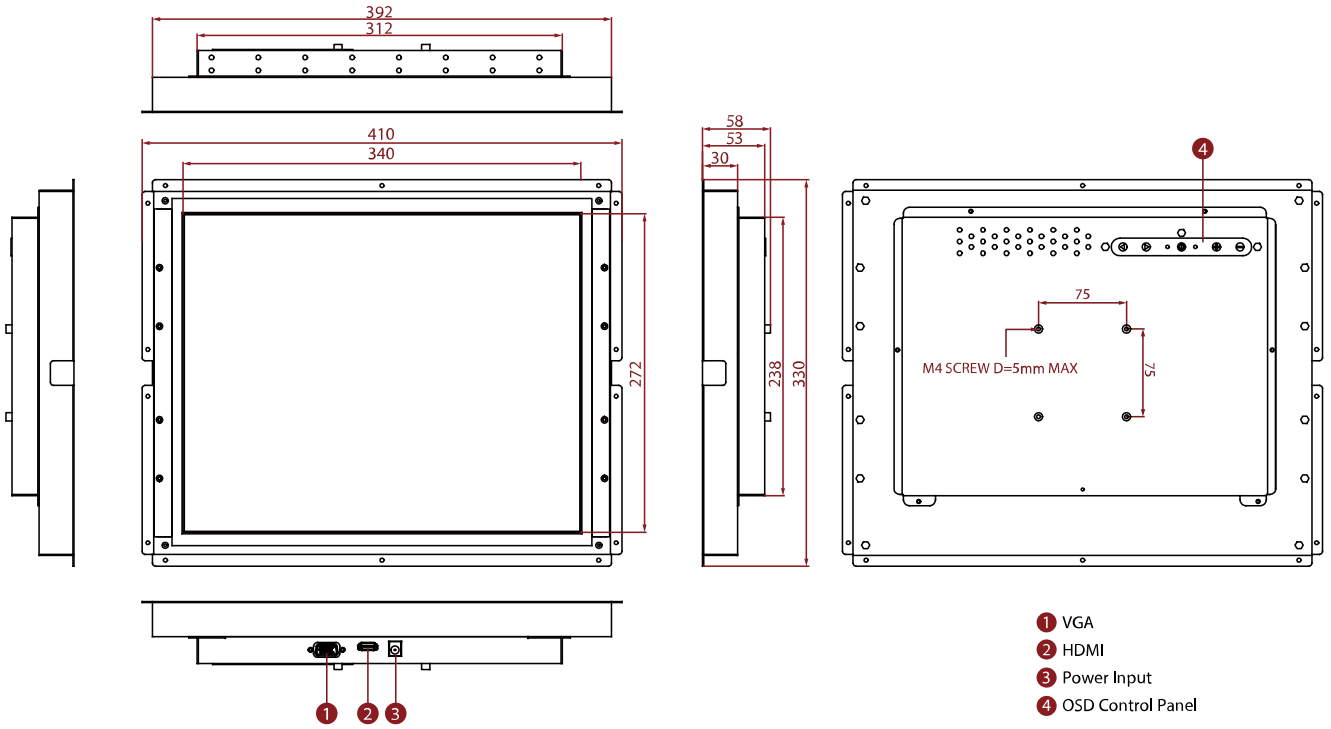

S17L500-OFA1TR

17" Open Frame Transflective Display

KEY FEATURES

- 17", 1280 x 1024
- VGA and HDMI input
- Open frame
- VESA mount
- Transflective

SPECIFICATIONS

Display			
Resolution	1280x1024	Size	17.0 inches
Contrast Ratio	1000:1	Panel Brightness	400 nits
Display Color	16.2M Colors	View Angles	85,85,80,80
Active Area	337.920x270.336 mm	Touch / Glass	Resistive Touch Screen (Optional) Protection Glass w/o Touch Function (Optional)
Environment			
Operating Humidity	10% to 90% (non-condensing)	Operating Temperature	0~50°C
Storage Temperature	-10~60°C		
Certification			
Certification	CE, FCC		
IO Ports			
USB Port	1 x USB for Touch Screen	Video	1 x VGA 1 x HDMI (Optional) 1 x DVI (Optional)
Audio	Audio line in (3.5mm) + 2 x Speaker (Optional)		
Accessory			
Accessory	1 x VGA cable 1 x HDMI cable 100~240V AC to DC Adapter Power Cord Manual VESA screws(Varies by product)	Optional Accessory	Remote Controller (Optional,Varies by product)
Power			
Power Rating	12V DC input		
Control			
Button	5 Keys: -, +, Power, Esc, Enter		

DIMENSIONS UNIT:MM

NOTE

1. This is a simplified drawing and some components are not marked in detail.
2. Please contact our sales representative if you need further product information.
3. All specifications are subject to change without prior notice.
4. The product shown in this datasheet is a standard model. For diagrams that contain customized or optional I/O, please contact the Winmate Sales Team for more information.