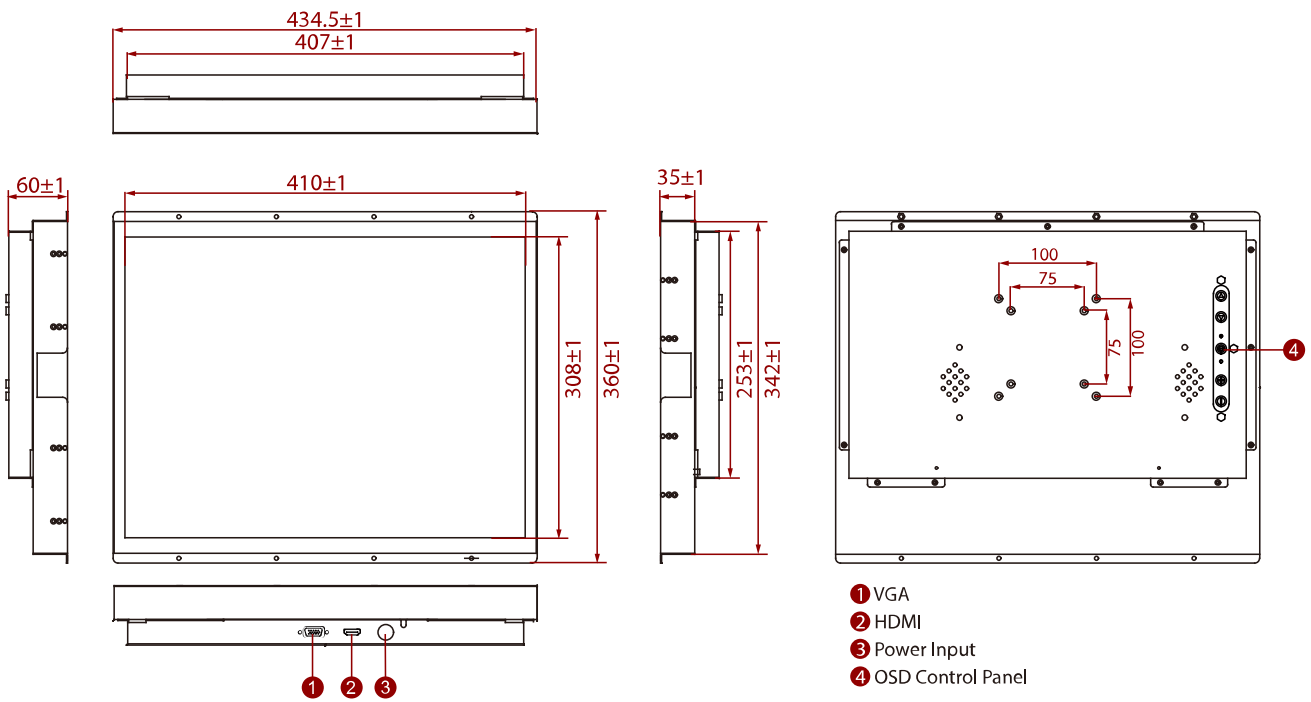

R20L100-OFA2

20.1" Open Frame Display

KEY FEATURES

- 20.1", 1600 x 1200
- VGA and HDMI input
- Open frame
- VESA mount

SPECIFICATIONS

Display	
Resolution	1600x1200
Contrast Ratio	1400:1
Display Color	16.7M Colors
Active Area	408x306 mm
Size	20.1 inches
Panel Brightness	330 nits
View Angles	85,85,85,85
Touch / Glass	Resistive Touch Screen (Optional) Protection Glass w/o Touch Function (Optional) SAW Touch (Surface Acoustic Wave) (Optional)
Environment	
Operating Humidity	10% to 90% (non-condensing)
Storage Temperature	-10~60°C
Operating Temperature	0~50°C
Certification	
Certification	CE, FCC
IO Ports	
USB Port	1 x USB for Touch Screen
Audio	Audio line in (3.5mm) (Optional) 2 x Speaker (Optional)
Video	1 x VGA 1 x HDMI (Optional) 1 x DVI (Optional)
Mechanical	
Dimension	434 x 342 x 60 mm
Enclosure	Metal
Mounting	VESA Mount/ Panel Mount
Cooling System	Fanless Design
Accessory	
Accessory	1 x VGA cable 1 x HDMI cable 100~240V AC to DC Adapter Power Cord Manual VESA screws(Varies by product)
Optional Accessory	Remote Controller (Optional,Varies by product)
Power	
Power Rating	12V DC input
Control	

DIMENSIONS UNIT:MM

NOTE

1. This is a simplified drawing and some components are not marked in detail.
2. Please contact our sales representative if you need further product information.
3. All specifications are subject to change without prior notice.
4. The product shown in this datasheet is a standard model. For diagrams that contain customized or optional I/O, please contact the Winmate Sales Team for more information.