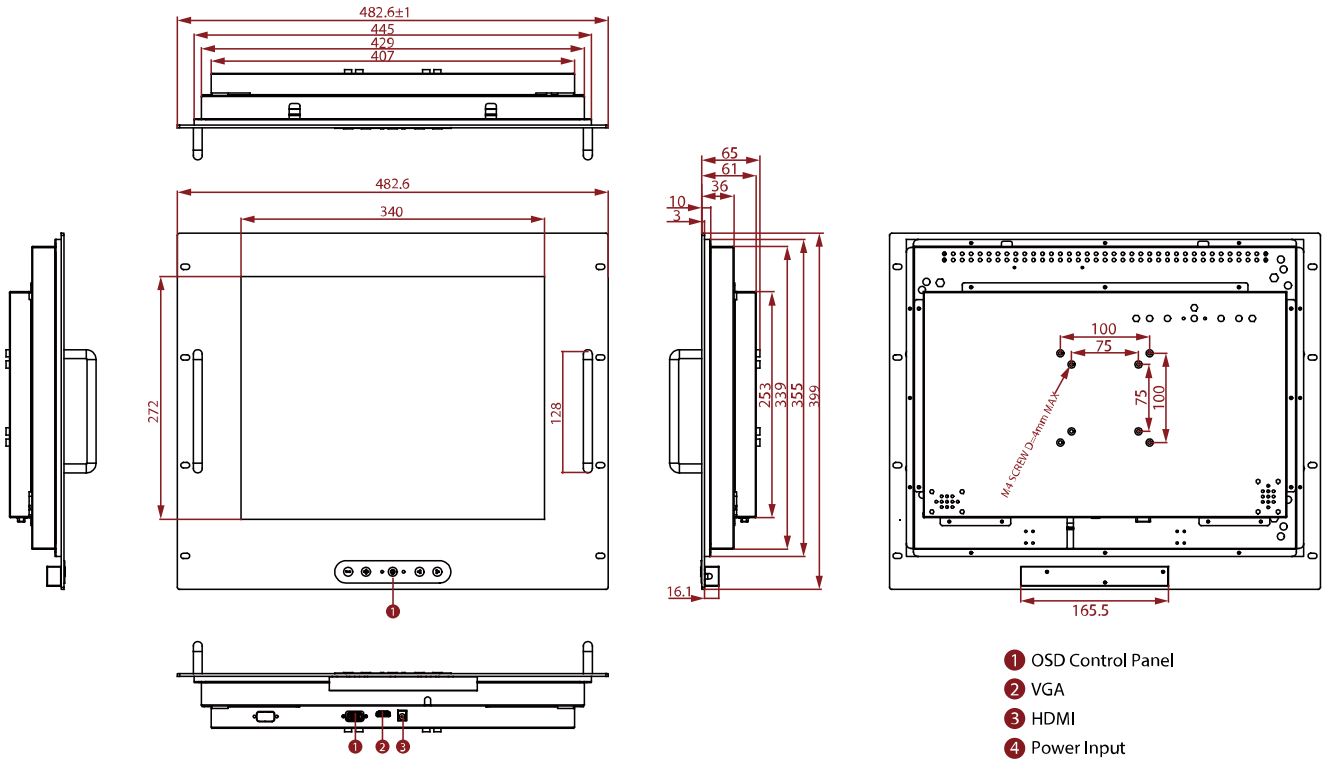

### KEY FEATURES

- 17", 1280 x 1024
- VGA and HDMI input
- Rack mount
- VESA mount

### SPECIFICATIONS

Display	
<b>Resolution</b>	1280x1024
<b>Contrast Ratio</b>	1000:1
<b>Display Color</b>	16.2M Colors
<b>Active Area</b>	337.920x270.336 mm
<b>Size</b>	17.0 inches
<b>Panel Brightness</b>	350 nits
<b>View Angles</b>	85,85,80,80
<b>Touch / Glass</b>	Resistive Touch Screen Protection Glass w/o Touch Function (Optional) SAW Touch (Surface Acoustic Wave) (Optional)
Environment	
<b>Operating Humidity</b>	10% to 90% (non-condensing)
<b>Storage Temperature</b>	-10~60°C
<b>Operating Temperature</b>	0~50°C
Certification	
<b>Certification</b>	CE, FCC
IO Ports	
<b>USB Port</b>	1 x USB for Touch Screen
<b>Video</b>	1 x VGA 1 x HDMI (Optional) 1 x DVI (Optional)
<b>Audio</b>	Audio line in (3.5mm) + 2 x Speaker (Optional)
Mechanical	
<b>Dimension</b>	482.6 x 394 x 61 mm
<b>Mounting</b>	VESA Mount/Rack Mount
<b>Enclosure</b>	Metal Housing with Aluminum Bezel
<b>Cooling System</b>	Fanless Design
Accessory	
<b>Accessory</b>	1 x VGA cable 1 x HDMI cable 100~240V AC to DC Adapter Power Cord Manual VESA screws(Varies by product)
<b>Optional Accessory</b>	Remote Controller (Optional,Varies by product)
Power	
<b>Power Rating</b>	12V DC input
Control	
<b>Button</b>	5 Keys: -, +, Power, Esc, Enter

# DIMENSIONS UNIT:MM