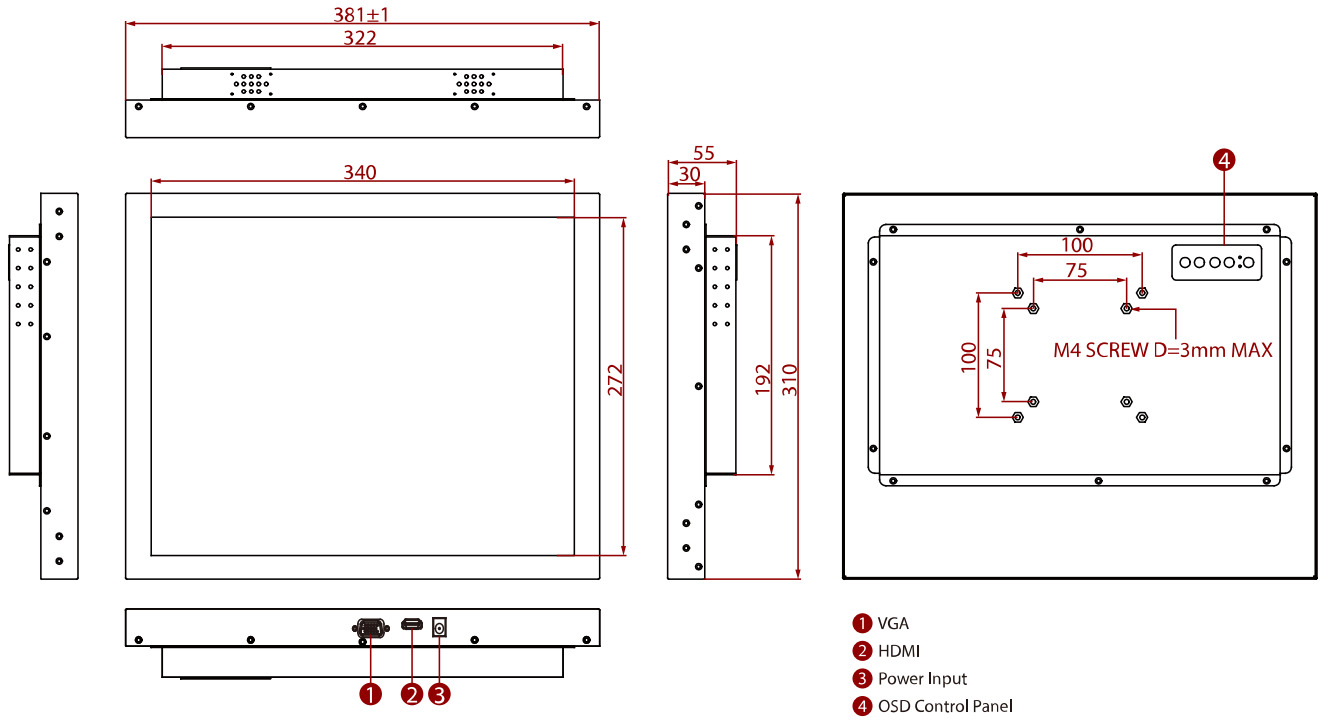

### KEY FEATURES

- 17", 1280 x 1024
- VGA and HDMI input
- Chassis
- VESA mount
- Wide temperature -20~60°C

### SPECIFICATIONS

Display	
<b>Resolution</b>	1280x1024
<b>Contrast Ratio</b>	1000:1
<b>Display Color</b>	16.7M Colors
<b>Active Area</b>	337.920x270.336 mm
<b>Size</b>	17 inches
<b>Panel Brightness</b>	350 nits
<b>View Angles</b>	85,85,80,80
<b>Touch / Glass</b>	Resistive Touch Screen Protection Glass w/o Touch Function (Optional)
Environment	
<b>Operating Humidity</b>	30% to 90% (non-condensing)
<b>Storage Temperature</b>	-25~65°C
<b>Operating Temperature</b>	-20~60°C
Certification	
<b>Certification</b>	CE, FCC
IO Ports	
<b>USB Port</b>	1 x USB for Touch Screen
<b>Audio</b>	Audio line in (3.5mm) (Optional) 2 x Speaker (Optional)
<b>Video</b>	1 x VGA 1 x HDMI (Optional) 1 x DVI (Optional)
Mechanical	
<b>Dimension</b>	381 x 272 x 55 mm
<b>Enclosure</b>	Metal
<b>Mounting</b>	VESA Mount
<b>Cooling System</b>	Fanless Design
Accessory	
<b>Accessory</b>	1 x VGA cable 1 x HDMI cable 100~240V AC to DC Adapter Power Cord Manual VESA screws(Varies by product)
<b>Optional Accessory</b>	Remote Controller (Optional,Varies by product)
Power	
<b>Power Rating</b>	12V DC input
Control	
<b>Button</b>	5 Keys: -, +, Power, Esc, Enter

## DIMENSIONS UNIT:MM