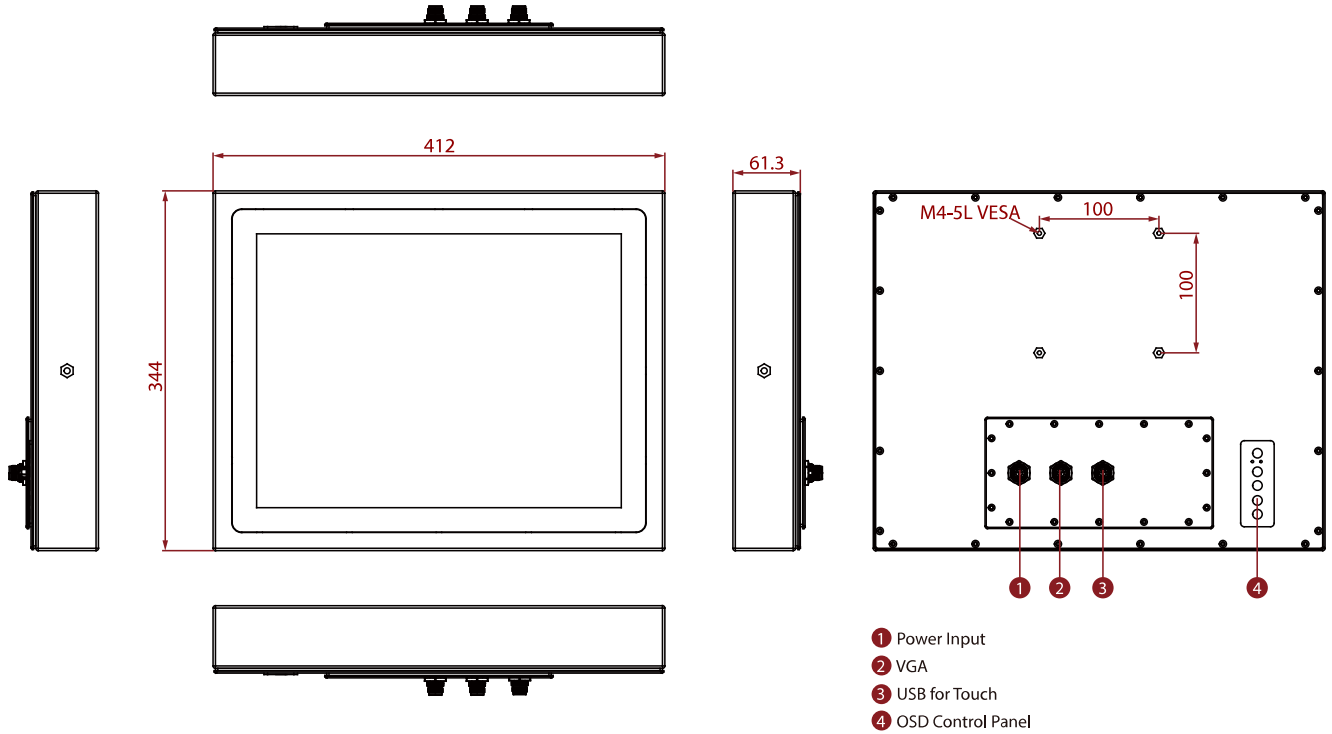

SPECIFICATIONS

Display	
Resolution	1280x1024
Contrast Ratio	1000:1
Display Color	16.2M Colors
Active Area	337.920x270.336 mm
Size	17 inches
Panel Brightness	350 nits
View Angles	85,85,80,80
Touch / Glass	Projected Capacitive Multi Touch Screen
Mechanical	
Dimension	412 x 344 x 61.3 mm
Enclosure	Stainless Housing
Mounting	VESA Mount Yoke Mount
Cooling System	Fanless design
Environment	
Operating Humidity	10% to 90% (non-condensing)
Storage Temperature	-20~60°C
Operating Temperature	0~45°C
IP rating	IP65
Certification	
Certification	CE, FCC
IO Ports	
USB Port	1 x M12 waterproof connector for touch screen control
Video	1x M12 type connector for VGA input 1x waterproof connector for DVI input (Optional) 1x waterproof connector for HDMI input (Optional)
Indicator	1 x LED Indicator for power 1 x LED Indicator for status
Control	
Button	1 x Power Button 1 x Adjust up button 1 x Adjust down button 1 x ESC (Auto) button 1 x OK (Menu) button
Accessory	
Accessory	100~240V AC to DC Adapter with waterproof connector Power Cord External USB cable with waterproof connector for touchscreen control External VGA cable with waterproof connector
Optional Accessory	External HDMI cable with waterproof connector (Optional) External DVI cable with waterproof connector (Optional)

Waterproof caps
Manual
VESA screws

Power

Power Rating 12V DC (M12 type)

DIMENSIONS UNIT:MM

NOTE

1. This is a simplified drawing and some components are not marked in detail.
2. Please contact our sales representative if you need further product information.
3. All specifications are subject to change without prior notice.
4. The product shown in this datasheet is a standard model. For diagrams that contain customized or optional I/O, please contact the Winmate Sales Team for more information.