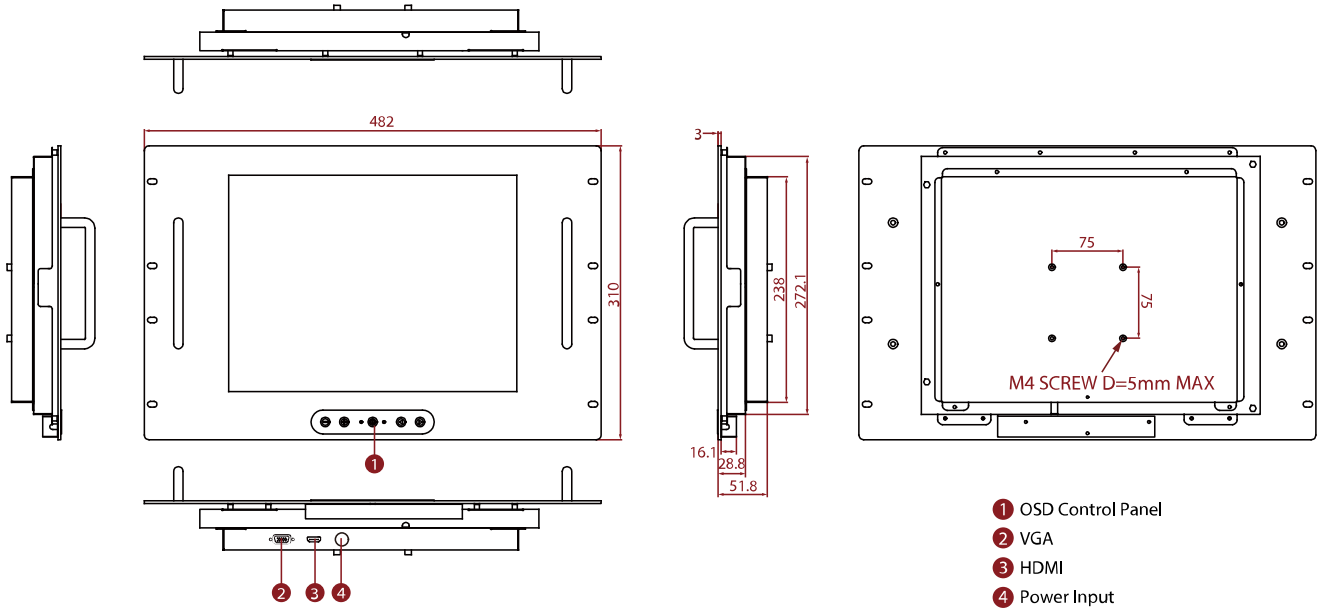

R15L600-RKC3

15" Rack Mount Display

KEY FEATURES

- 15", 1024 x 768
- VGA and HDMI input
- Rack mount
- VESA mount

SPECIFICATIONS

Display	
Resolution	1024x768
Contrast Ratio	2000:1
Display Color	16.2M Colors
Active Area	304.1x228.1 mm
Size	15.0 inches
Panel Brightness	300 nits
View Angles	88,88,88,88
Touch / Glass	Resistive Touch Screen Protection Glass w/o Touch Function (Optional) SAW Touch (Surface Acoustic Wave) (Optional)
Environment	
Operating Humidity	10% to 90% (non-condensing)
Storage Temperature	-10~60°C
Operating Temperature	0~50°C
Certification	
Certification	CE, FCC
IO Ports	
USB Port	1 x USB for Touch Screen
Video	1 x VGA 1 x HDMI (Optional) 1 x DVI (Optional)
Audio	Audio line in (3.5mm) + 2 x Speaker (Optional)
Mechanical	
Dimension	410 x 310 x 56 mm
Mounting	VESA Mount/Rack Mount
Enclosure	Metal Housing with Aluminum Bezel
Cooling System	Fanless Design
Accessory	
Accessory	1 x VGA cable 1 x HDMI cable 100~240V AC to DC Adapter Power Cord Manual VESA screws(Varies by product)
Optional Accessory	Remote Controller (Optional,Varies by product)
Power	
Power Rating	12V DC input
Control	
Button	5 Keys: -, +, Power, Esc, Enter

DIMENSIONS UNIT:MM

NOTE

1. This is a simplified drawing and some components are not marked in detail.
2. Please contact our sales representative if you need further product information.
3. All specifications are subject to change without prior notice.
4. The product shown in this datasheet is a standard model. For diagrams that contain customized or optional I/O, please contact the Winmate Sales Team for more information.