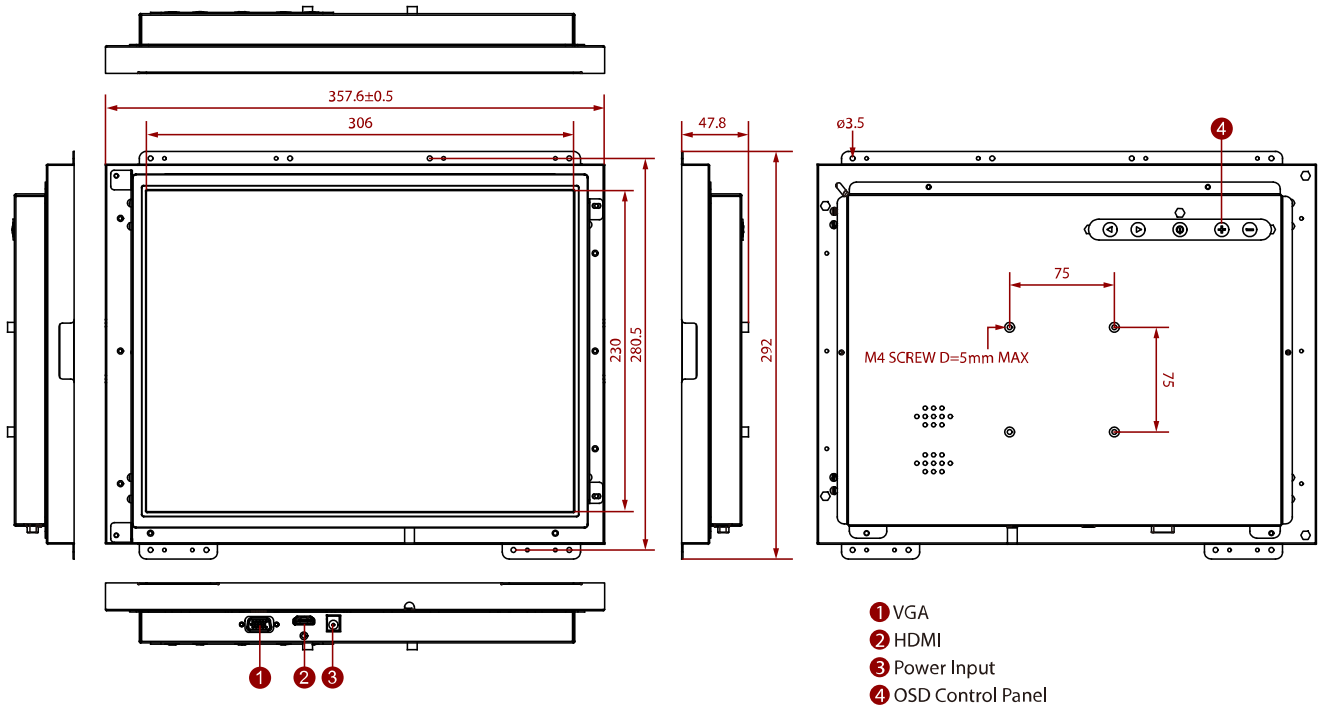

R15L600-OFC3

15" Open Frame Display

KEY FEATURES

- 15", 1024 x 768
- VGA and HDMI input
- Open frame
- VESA mount

SPECIFICATIONS

| Display | | | |
|----------------------------|--|------------------------------|---|
| Resolution | 1024x768 | Size | 15 inches |
| Contrast Ratio | 2000:1 | Panel Brightness | 300 nits |
| Display Color | 16.2M Colors | View Angles | 88,88,88,88 |
| Active Area | 304.1x228.1 mm | Touch / Glass | Resistive Touch Screen (Optional) Protection Glass w/o Touch Function (Optional) SAW Touch (Surface Acoustic Wave) (Optional) |
| Environment | | | |
| Operating Humidity | 10% to 90% (non-condensing) | Operating Temperature | 0~50°C |
| Storage Temperature | -10~60°C | | |
| Certification | | | |
| Certification | CE, FCC | | |
| IO Ports | | | |
| USB Port | 1 x USB for Touch Screen | Video | 1 x VGA 1 x HDMI (Optional) 1 x DVI (Optional) |
| Audio | Audio line in (3.5mm) (Optional) 2 x Speaker (Optional) | | |
| Accessory | | | |
| Accessory | 1 x VGA cable 1 x HDMI cable 100~240V AC to DC Adapter Power Cord Manual VESA screws(Varies by product) | Optional Accessory | Remote Controller (Optional,Varies by product) |
| Power | | | |
| Power Rating | 12V DC input | | |
| Control | | | |
| Button | 5 Keys: -, +, Power, Esc, Enter | | |

DIMENSIONS UNIT:MM

NOTE

1. This is a simplified drawing and some components are not marked in detail.
2. Please contact our sales representative if you need further product information.
3. All specifications are subject to change without prior notice.
4. The product shown in this datasheet is a standard model. For diagrams that contain customized or optional I/O, please contact the Winmate Sales Team for more information.