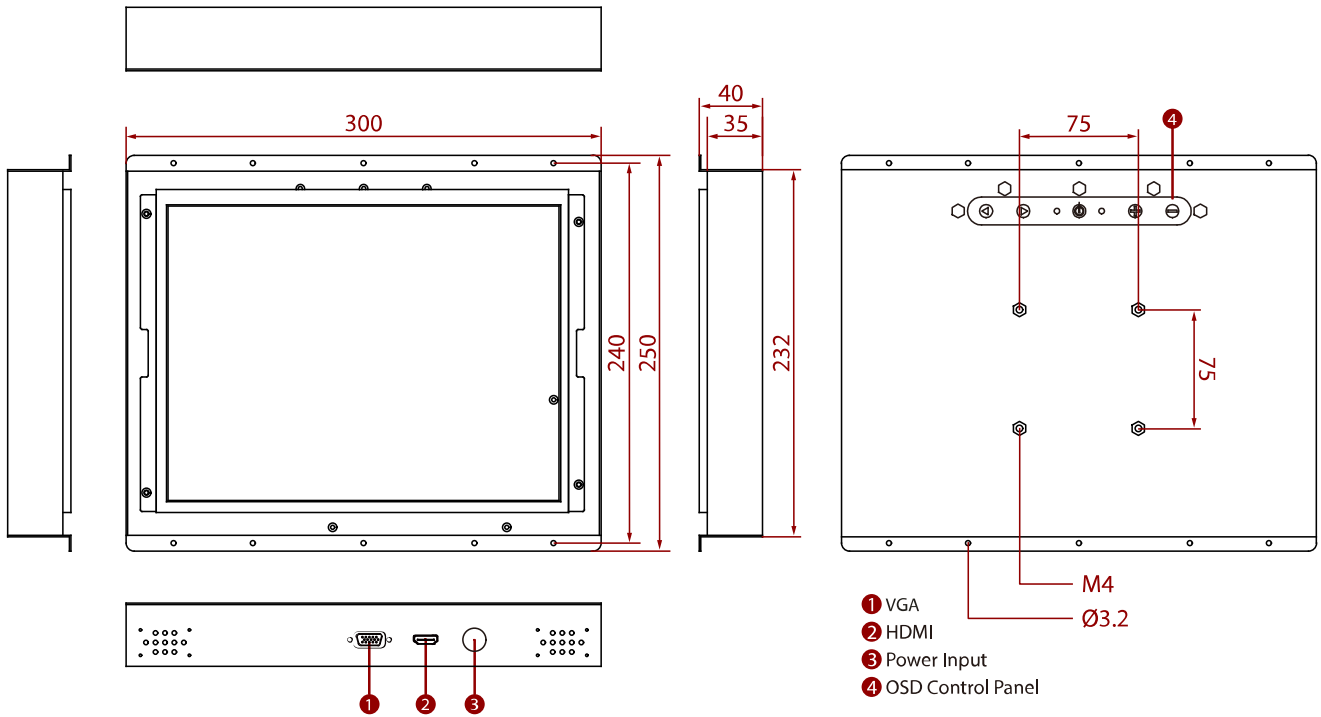

DIMENSIONS UNIT:MM

NOTE

1. This is a simplified drawing and some components are not marked in detail.
2. Please contact our sales representative if you need further product information.
3. All specifications are subject to change without prior notice.
4. The product shown in this datasheet is a standard model. For diagrams that contain customized or optional I/O, please contact the Winmate Sales Team for more information.