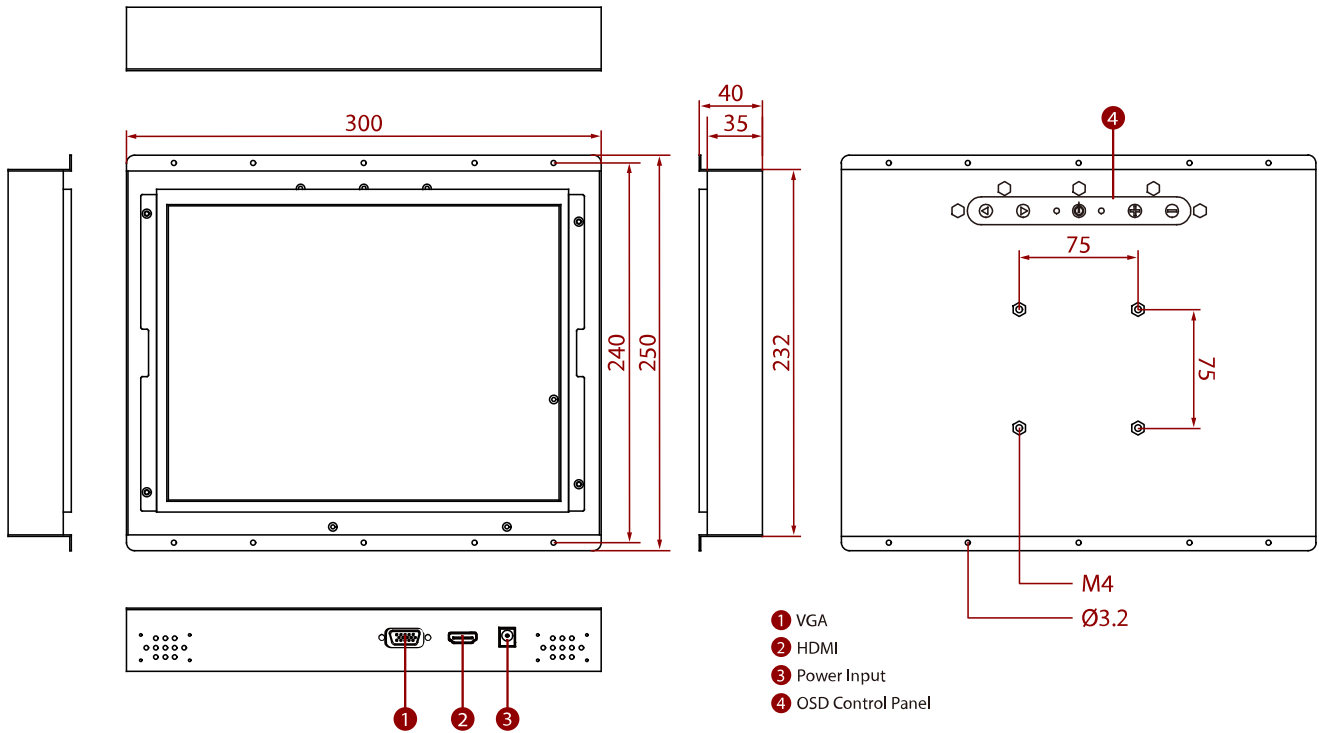

R12L600-OFM2TR

12.1" Open Frame Transflective Display

KEY FEATURES

- 12.1", 1024 x 768
- VGA and HDMI input
- Open frame
- VESA mount
- Transflective

SPECIFICATIONS

Display	
Resolution	1024x768
Contrast Ratio	700:1
Display Color	16.2M Colors
Active Area	261.12x163.2 mm
Size	12.1 inches
Panel Brightness	600 nits
View Angles	80,80,70,70
Touch / Glass	Resistive Touch Screen (Optional) Protection Glass w/o Touch Function (Optional) SAW Touch (Surface Acoustic Wave) (Optional)
Environment	
Operating Humidity	10% to 90% (non-condensing)
Storage Temperature	-10~60°C
Operating Temperature	0~50°C
Certification	
Certification	CE, FCC
IO Ports	
USB Port	1 x USB for Touch Screen
Video	1 x VGA 1 x HDMI (Optional) 1 x DVI (Optional)
Audio	Audio line in (3.5mm) + 2 x Speaker (Optional)
Mechanical	
Dimension	300 x 250 x 40 mm
Enclosure	Metal
Mounting	VESA Mount/ Panel Mount
Cooling System	Fanless Design
Accessory	
Accessory	1 x VGA cable 1 x HDMI cable 100~240V AC to DC Adapter Power Cord Manual VESA screws(Varies by product)
Optional Accessory	Remote Controller (Optional,Varies by product)
Power	
Power Rating	12V DC input
Control	
Button	5 Keys: -, +, Power, Esc, Enter

DIMENSIONS UNIT:MM

NOTE

1. This is a simplified drawing and some components are not marked in detail.
2. Please contact our sales representative if you need further product information.
3. All specifications are subject to change without prior notice.
4. The product shown in this datasheet is a standard model. For diagrams that contain customized or optional I/O, please contact the Winmate Sales Team for more information.