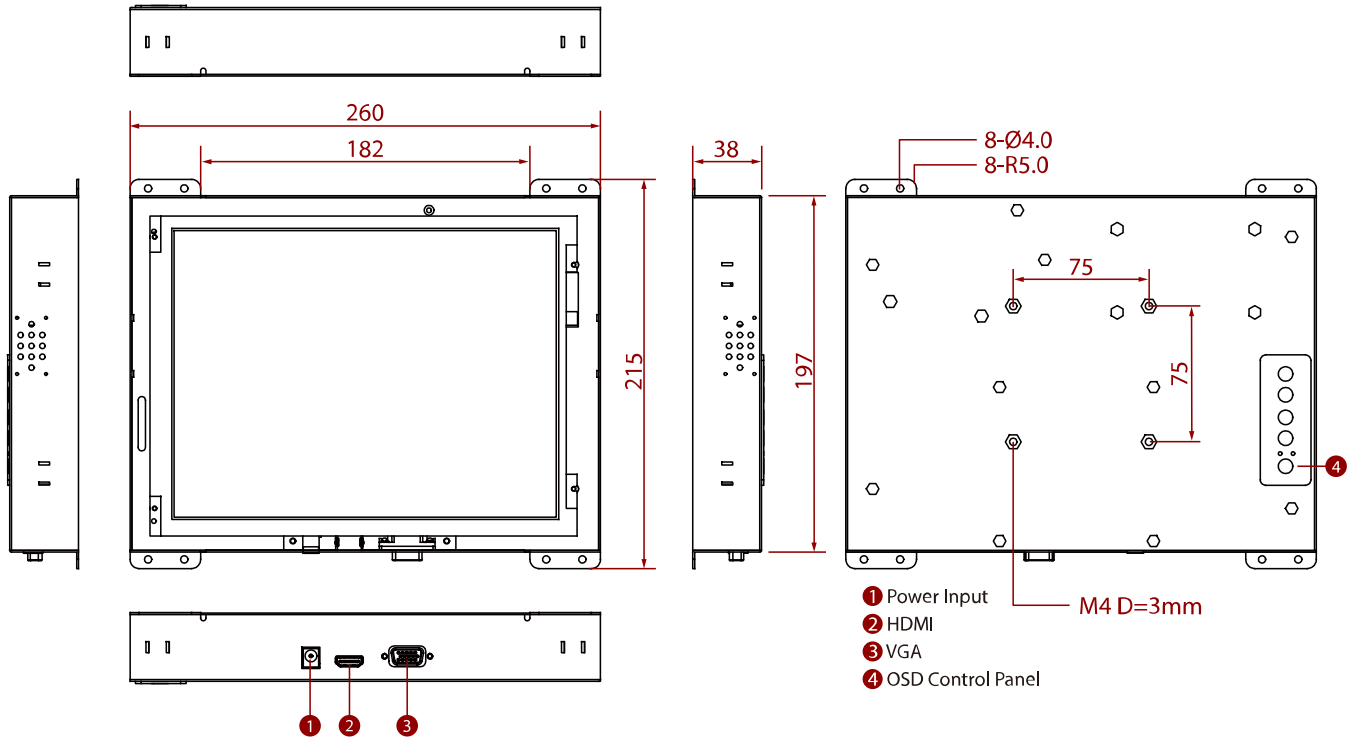

R10L600-OFP1TR

10.4" Open Frame Transflective Display

KEY FEATURES

- 10.4", 800 x 600
- VGA and HDMI input
- Open frame
- VESA mount
- Transflective

SPECIFICATIONS

Display			
Resolution	800x600	Size	10.4 inches
Contrast Ratio	400:1	Panel Brightness	700 nits
Display Color	262K Colors	View Angles	70,70,70,60
Active Area	211.2x158.4 mm	Touch / Glass	Resistive Touch Screen (Optional) Protection Glass w/o Touch Function (Optional) SAW Touch (Surface Acoustic Wave) (Optional)
Environment			
Operating Humidity	10% to 90% (non-condensing)	Operating Temperature	0~50°C
Storage Temperature	-10~60°C		
Certification			
Certification	CE, FCC		
IO Ports			
USB Port	1 x USB for Touch Screen	Video	1 x VGA 1 x HDMI (Optional) 1 x DVI (Optional)
Audio	Audio line in (3.5mm) + 2 x Speaker (Optional)		
Mechanical			
Dimension	260 x 215 x 35 mm	Mounting	VESA Mount/ Panel Mount
Enclosure	Metal	Cooling System	Fanless Design
Accessory			
Accessory	1 x VGA cable 1 x HDMI cable 100~240V AC to DC Adapter Power Cord Manual VESA screws(Varies by product)	Optional Accessory	Remote Controller (Optional,Varies by product)
Power			
Power Rating	12V DC input		
Control			
Button	5 Keys: -, +, Power, Esc, Enter		

DIMENSIONS UNIT:MM

NOTE

1. This is a simplified drawing and some components are not marked in detail.
2. Please contact our sales representative if you need further product information.
3. All specifications are subject to change without prior notice.
4. The product shown in this datasheet is a standard model. For diagrams that contain customized or optional I/O, please contact the Winmate Sales Team for more information.