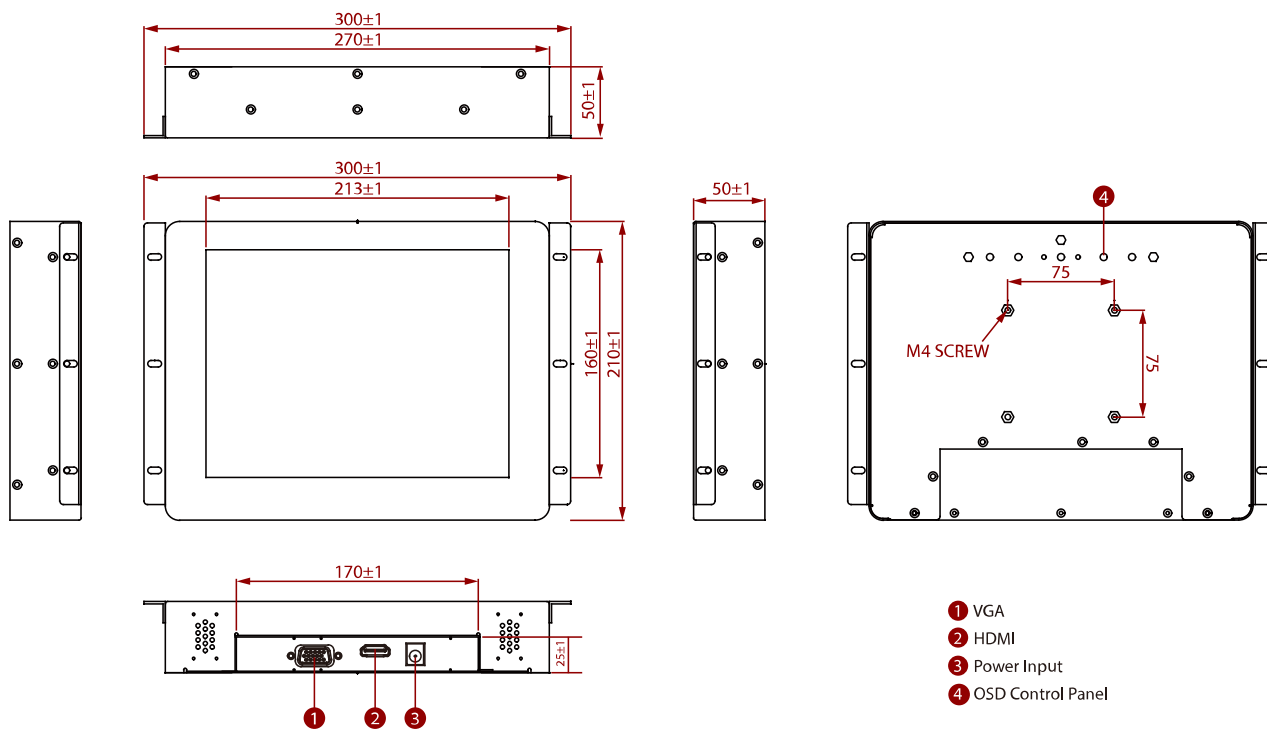

DIMENSIONS UNIT:MM

NOTE

1. This is a simplified drawing and some components are not marked in detail.
2. Please contact our sales representative if you need further product information.
3. All specifications are subject to change without prior notice.
4. The product shown in this datasheet is a standard model. For diagrams that contain customized or optional I/O, please contact the Winmate Sales Team for more information.