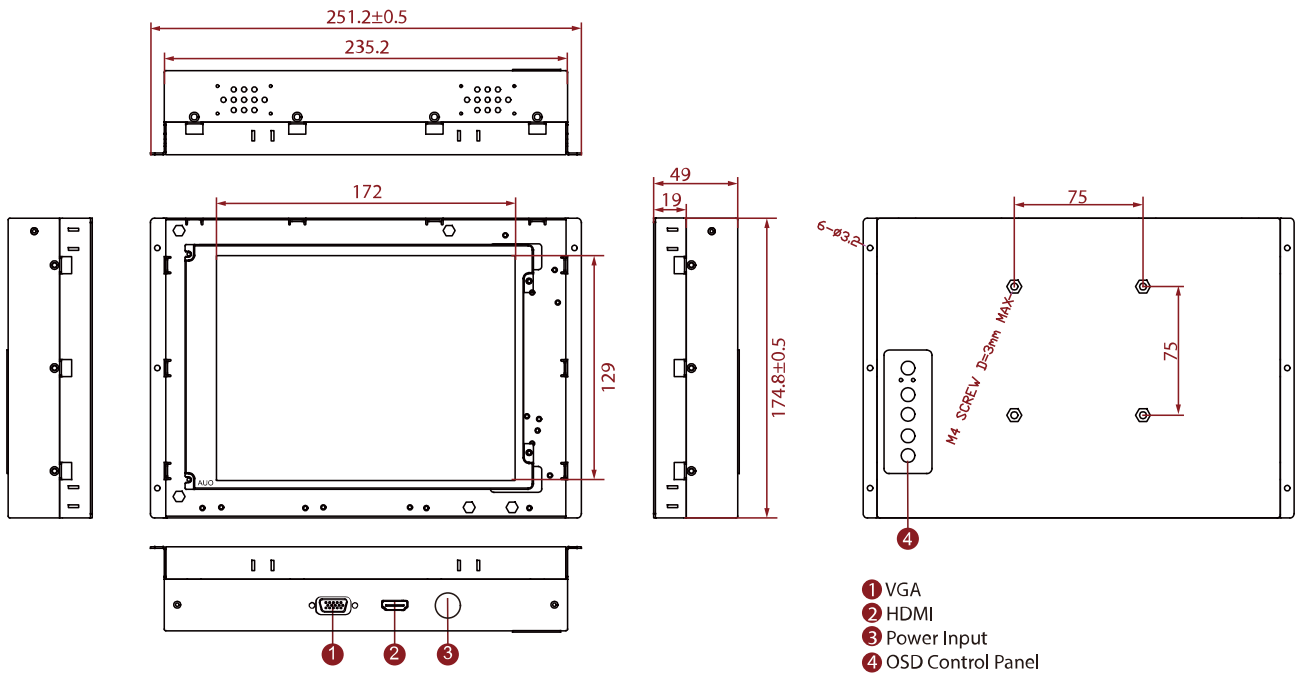

R08T200-OFT1HB

8.4" Open Frame High Brightness Display

KEY FEATURES

- 8.4", 800 x 600
- VGA and HDMI input
- Open frame
- VESA mount
- High brightness

SPECIFICATIONS

Display			
Resolution	800x600	Size	8.4 inches
Contrast Ratio	600:1	Panel Brightness	1000 nits
Display Color	16.2M Colors	View Angles	80,80,60,80
Active Area	170.4x127.8 mm		
Environment			
Operating Humidity	10% to 90% (non-condensing)	Operating Temperature	0~50°C
Storage Temperature	-10~60°C		
Certification			
Certification	CE, FCC		
IO Ports			
USB Port	1 x USB for Touch Screen	Video	1 x VGA 1 x HDMI (Optional) 1 x DVI (Optional)
Audio	Audio line in (3.5mm) + 2 x Speaker (Optional)		
Mechanical			
Dimension	251.2 x 174.8 x 49 mm	Mounting	VESA Mount/ Panel Mount
Enclosure	Metal	Cooling System	Fanless Design
Accessory			
Accessory	1 x VGA cable 1 x HDMI cable 100~240V AC to DC Adapter Power Cord Manual VESA screws(Varies by product)	Optional Accessory	Remote Controller (Optional,Varies by product)
Power			
Power Rating	12V DC input		
Control			
Button	5 Keys: - , + , Power , Esc , Enter		

DIMENSIONS UNIT:MM

NOTE

1. This is a simplified drawing and some components are not marked in detail.
2. Please contact our sales representative if you need further product information.
3. All specifications are subject to change without prior notice.
4. The product shown in this datasheet is a standard model. For diagrams that contain customized or optional I/O, please contact the Winmate Sales Team for more information.