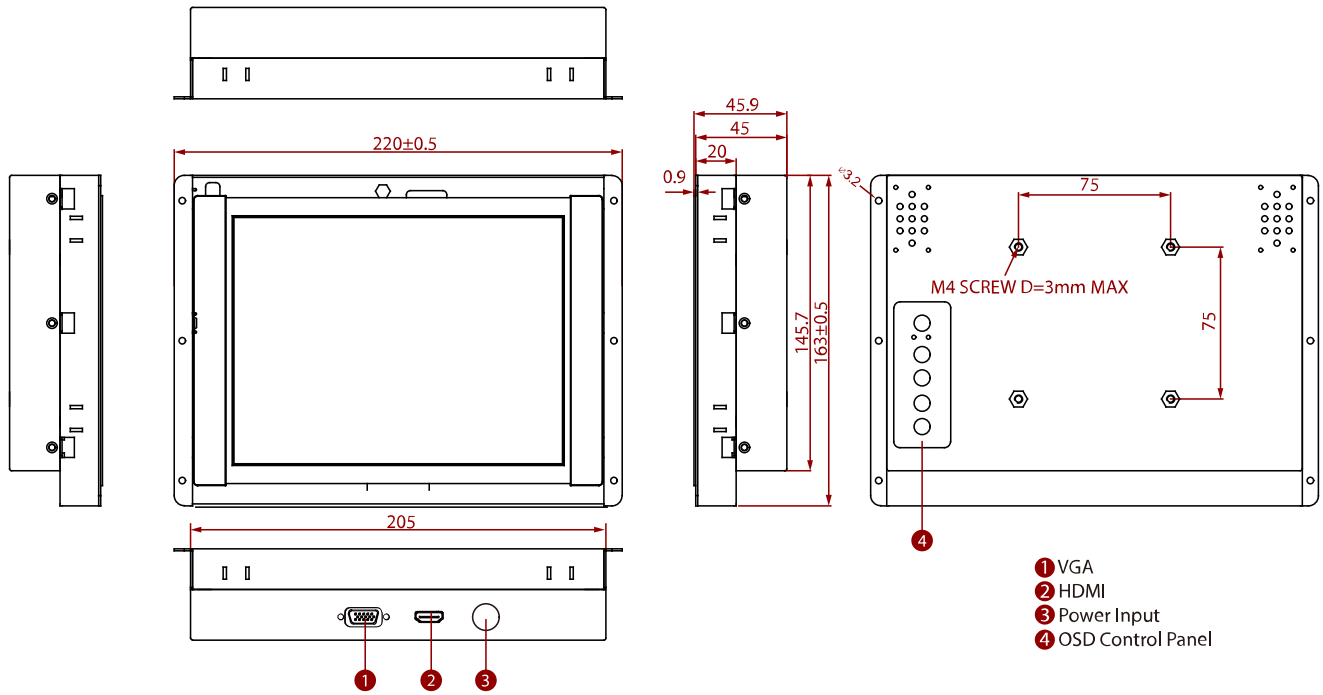

R08T100-OFA1

8.4" Open Frame Display

KEY FEATURES

- 8.4", 800 x 600
- VGA and HDMI input
- Open frame
- VESA mount

SPECIFICATIONS

Display	
Resolution	800x600
Contrast Ratio	500:1
Display Color	?? Colors
Active Area	162x121.5 mm
Size	8 inches
Panel Brightness	250 nits
View Angles	70,70,70,50
Touch / Glass	Resistive Touch Screen (Optional) Protection Glass w/o Touch Function (Optional)
Environment	
Operating Humidity	10% to 90% (non-condensing)
Storage Temperature	-10~60°C
Operating Temperature	0~50°C
Certification	
Certification	CE, FCC
IO Ports	
USB Port	1 x USB for Touch Screen
Audio	Audio line in (3.5mm) (Optional) 2 x Speaker (Optional)
Video	1 x VGA 1 x HDMI (Optional) 1 x DVI (Optional)
Mechanical	
Dimension	221 x 163 x 45.9 mm
Enclosure	Metal
Mounting	VESA Mount/ Panel Mount
Cooling System	Fanless Design
Accessory	
Accessory	1 x VGA cable 1 x HDMI cable 100~240V AC to DC Adapter Power Cord Manual VESA screws(Varies by product)
Optional Accessory	Remote Controller (Optional,Varies by product)
Power	
Power Rating	12V DC input
Control	
Button	5 Keys: -, +, Power, Esc, Enter

DIMENSIONS UNIT:MM

NOTE

1. This is a simplified drawing and some components are not marked in detail.
2. Please contact our sales representative if you need further product information.
3. All specifications are subject to change without prior notice.
4. The product shown in this datasheet is a standard model. For diagrams that contain customized or optional I/O, please contact the Winmate Sales Team for more information.