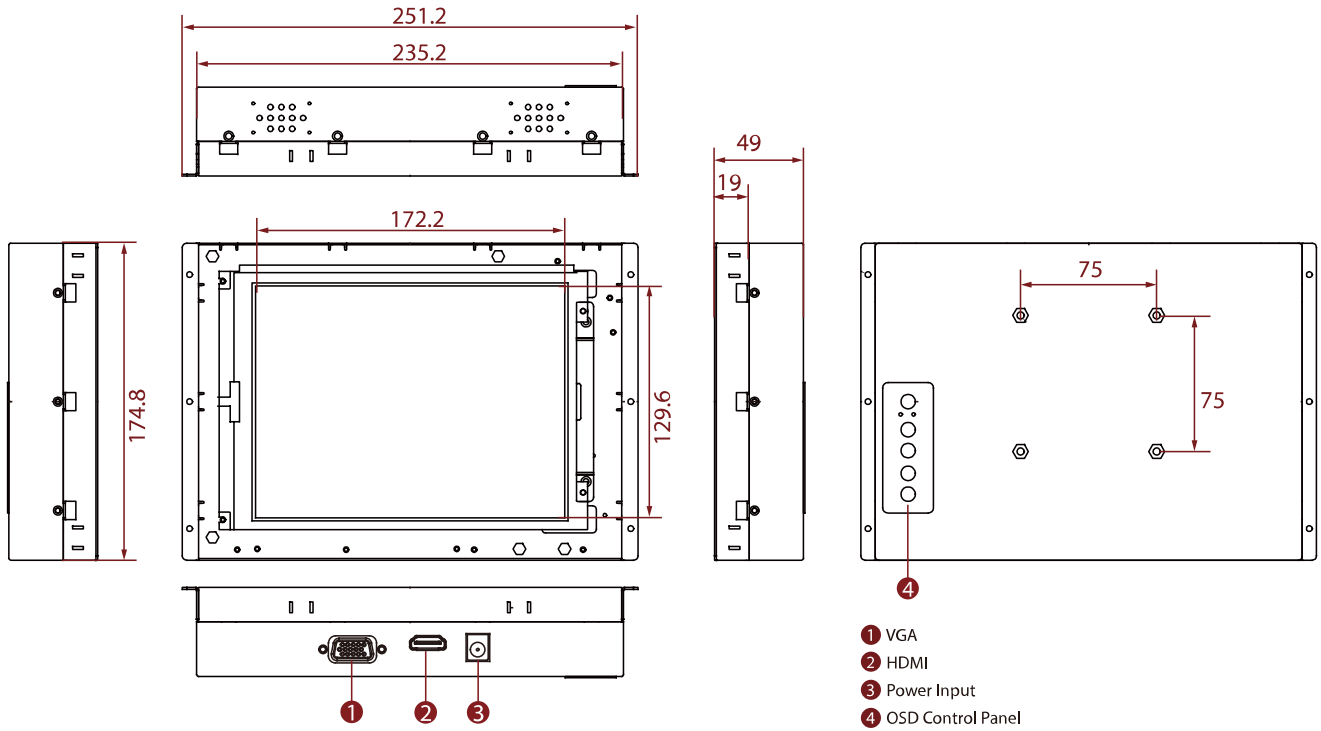

R08L200-OFU1TR

8.4" Open Frame Transflective Display

KEY FEATURES

- 8.4", 800 x 600
- VGA and HDMI input
- Open frame
- VESA mount
- Transflective

SPECIFICATIONS

Display			
Resolution	800x600	Size	8.4 inches
Contrast Ratio	600:1	Panel Brightness	600 nits
Display Color	262K Colors	View Angles	75,75,60,70
Active Area	170.4x127.8 mm	Touch / Glass	Resistive Touch Screen (Optional) Protection Glass w/o Touch Function (Optional) SAW Touch (Surface Acoustic Wave) (Optional)
Environment			
Operating Humidity	10% to 90% (non-condensing)	Operating Temperature	0~50°C
Storage Temperature	-10~60°C		
Certification			
Certification	CE, FCC		
IO Ports			
USB Port	1 x USB for Touch Screen	Video	1 x VGA 1 x HDMI (Optional) 1 x DVI (Optional)
Audio	Audio line in (3.5mm) + 2 x Speaker (Optional)		
Mechanical			
Dimension	251 x 174 x 49 mm	Mounting	VESA Mount/ Panel Mount
Enclosure	Metal	Cooling System	Fanless Design
Accessory			
Accessory	1 x VGA cable 1 x HDMI cable 100~240V AC to DC Adapter Power Cord Manual VESA screws(Varies by product)	Optional Accessory	Remote Controller (Optional,Varies by product)
Power			
Power Rating	12V DC input		
Control			
Button	5 Keys: -, +, Power, Esc, Enter		

DIMENSIONS UNIT:MM

NOTE

1. This is a simplified drawing and some components are not marked in detail.
2. Please contact our sales representative if you need further product information.
3. All specifications are subject to change without prior notice.
4. The product shown in this datasheet is a standard model. For diagrams that contain customized or optional I/O, please contact the Winmate Sales Team for more information.