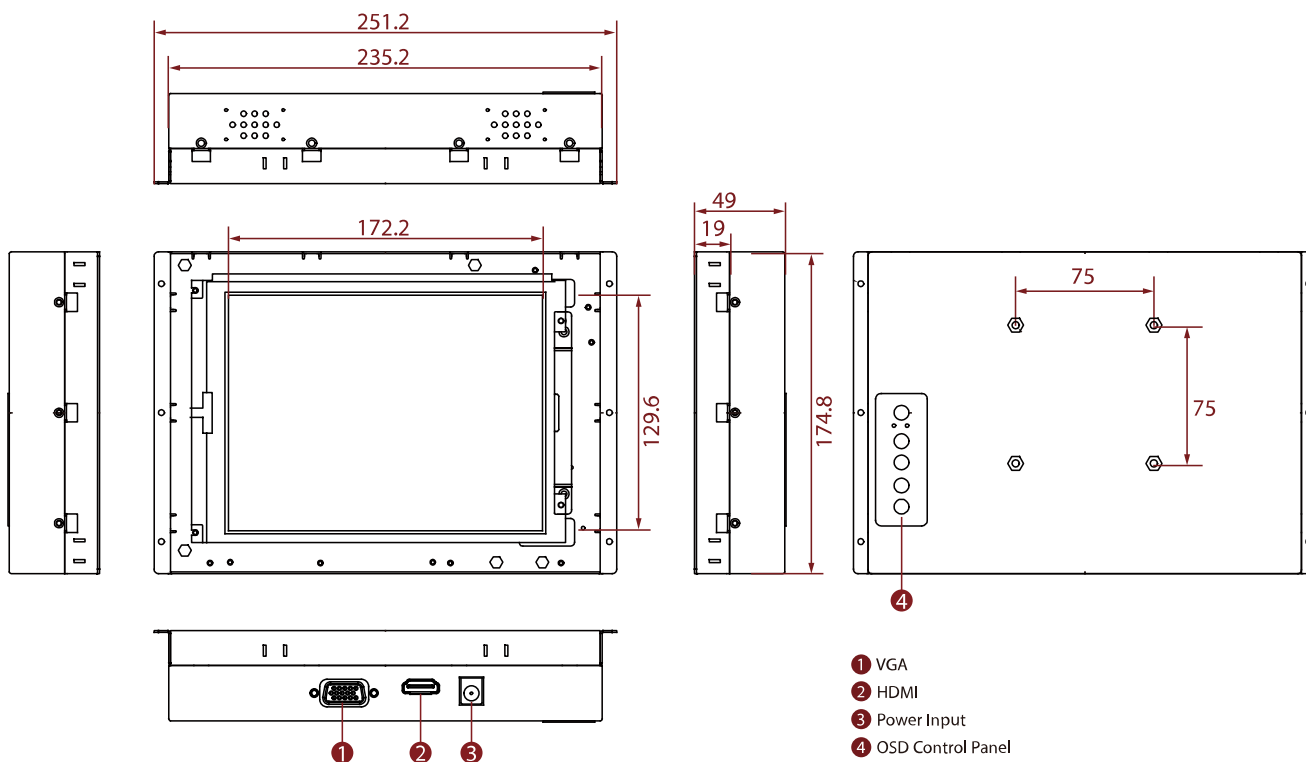

R08L200-OFU1

8.4" Open Frame Display

KEY FEATURES

- 8.4", 800 x 600
- VGA and HDMI input
- Open frame
- VESA mount

SPECIFICATIONS

Display			
Resolution	800x600	Size	8.4 inches
Contrast Ratio	600:1	Panel Brightness	600 nits
Display Color	262K Colors	View Angles	75,75,60,70
Active Area	170.4x127.8 mm	Touch / Glass	Resistive Touch Screen (Optional) Protection Glass w/o Touch Function (Optional) SAW Touch (Surface Acoustic Wave) (Optional)
Environment			
Operating Humidity	10% to 90% (non-condensing)	Operating Temperature	0~50°C
Storage Temperature	-10~60°C		
Certification			
Certification	CE, FCC		
IO Ports			
USB Port	1 x USB for Touch Screen	Video	1 x VGA 1 x HDMI (Optional) 1 x DVI (Optional)
Audio	Audio line in (3.5mm) (Optional) 2 x Speaker (Optional)		
Mechanical			
Dimension	251.2 x 174.8 x 49 mm	Mounting	VESA Mount/ Panel Mount
Enclosure	Metal	Cooling System	Fanless Design
Accessory			
Accessory	1 x VGA cable 1 x HDMI cable 100~240V AC to DC Adapter Power Cord Manual VESA screws(Varies by product)	Optional Accessory	Remote Controller (Optional,Varies by product)
Power			
Power Rating	12V DC input		
Control			

DIMENSIONS UNIT:MM

NOTE

1. This is a simplified drawing and some components are not marked in detail.
2. Please contact our sales representative if you need further product information.
3. All specifications are subject to change without prior notice.
4. The product shown in this datasheet is a standard model. For diagrams that contain customized or optional I/O, please contact the Winmate Sales Team for more information.