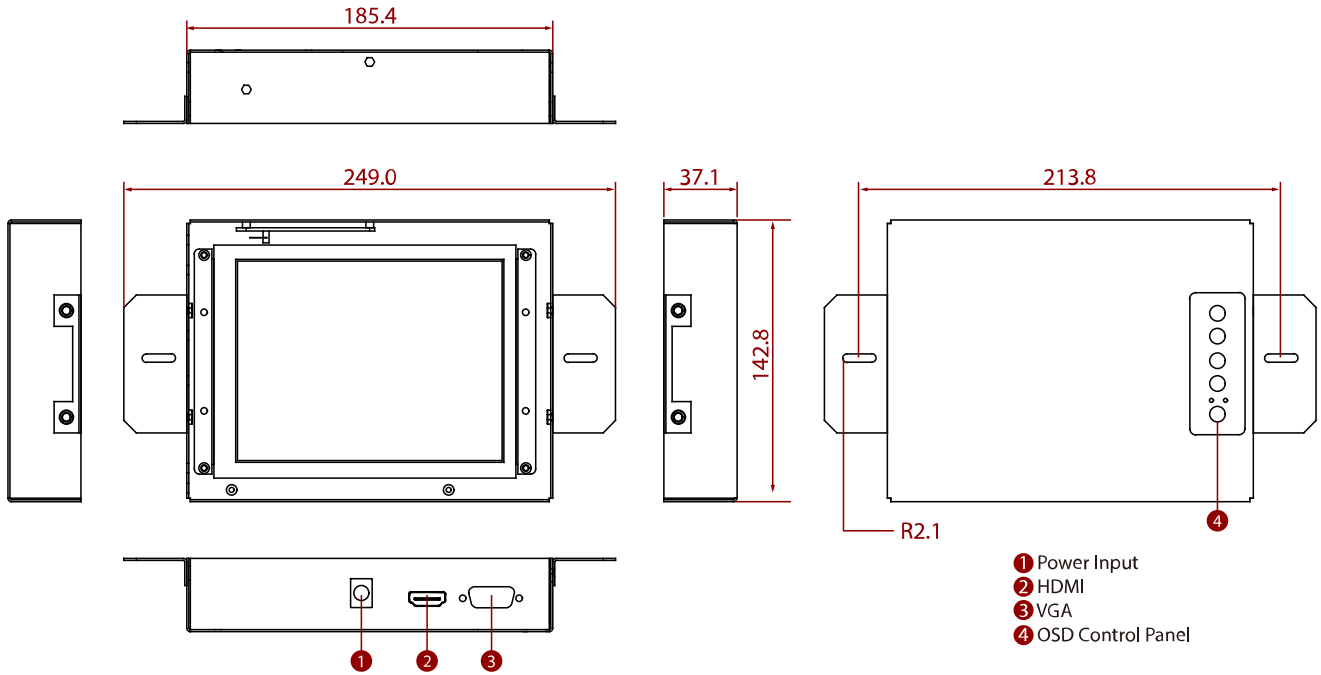

R06L200-OFA1

6.5" Open Frame Display

KEY FEATURES

- 6.5", 640 x 480
- VGA and HDMI input
- Open frame
- VESA mount

SPECIFICATIONS

Display	
Resolution	640x480
Contrast Ratio	600:1
Display Color	16.2M Colors
Active Area	132.48x99.36 mm
Size	6.5 inches
Panel Brightness	700 nits
View Angles	80,80,70,70
Touch / Glass	Resistive Touch Screen (Optional) Protection Glass w/o Touch Function (Optional)
Environment	
Operating Humidity	10% to 90% (non-condensing)
Storage Temperature	-10~60°C
Operating Temperature	0~50°C
Certification	
Certification	CE, FCC
IO Ports	
USB Port	1 x USB for Touch Screen
Audio	Audio line in (3.5mm) (Optional) 2 x Speaker (Optional)
Video	1 x VGA 1 x HDMI (Optional) 1 x DVI (Optional)
Mechanical	
Dimension	249 x 142.8 x 37.1 mm
Enclosure	Metal
Mounting	VESA Mount/ Panel Mount
Cooling System	Fanless Design
Power	
Power Rating	12V DC input
Accessory	
Accessory	1 x VGA cable 1 x HDMI cable 100~240V AC to DC Adapter Power Cord Manual VESA screws(Varies by product)
Optional Accessory	Remote Controller (Optional,Varies by product)
Control	
Button	5 Keys: -, +, Power, Esc, Enter

DIMENSIONS UNIT:MM

NOTE

1. This is a simplified drawing and some components are not marked in detail.
2. Please contact our sales representative if you need further product information.
3. All specifications are subject to change without prior notice.
4. The product shown in this datasheet is a standard model. For diagrams that contain customized or optional I/O, please contact the Winmate Sales Team for more information.